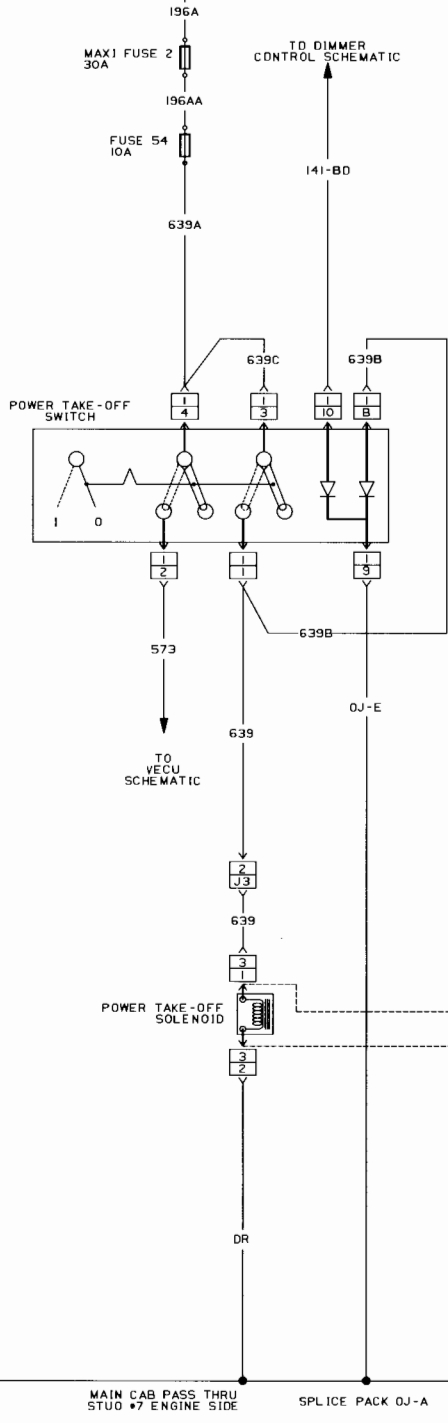

# Service Manual Trucks

Group **37**

Electrical Schematic:  
Power Take Off,  
VOLVO D12B/D7C Engine

VNL, VNM

From Build Date 5.99

BATTERY 12 VOLT  
IGNITION 12 VOLT  
ACCESSORY 12 VOLT

# Power Take Off, VOLVO D12B/D7C Engine - VNL, VNM

CHANGE HISTORY

DESCRIPTION

V810126

V850167