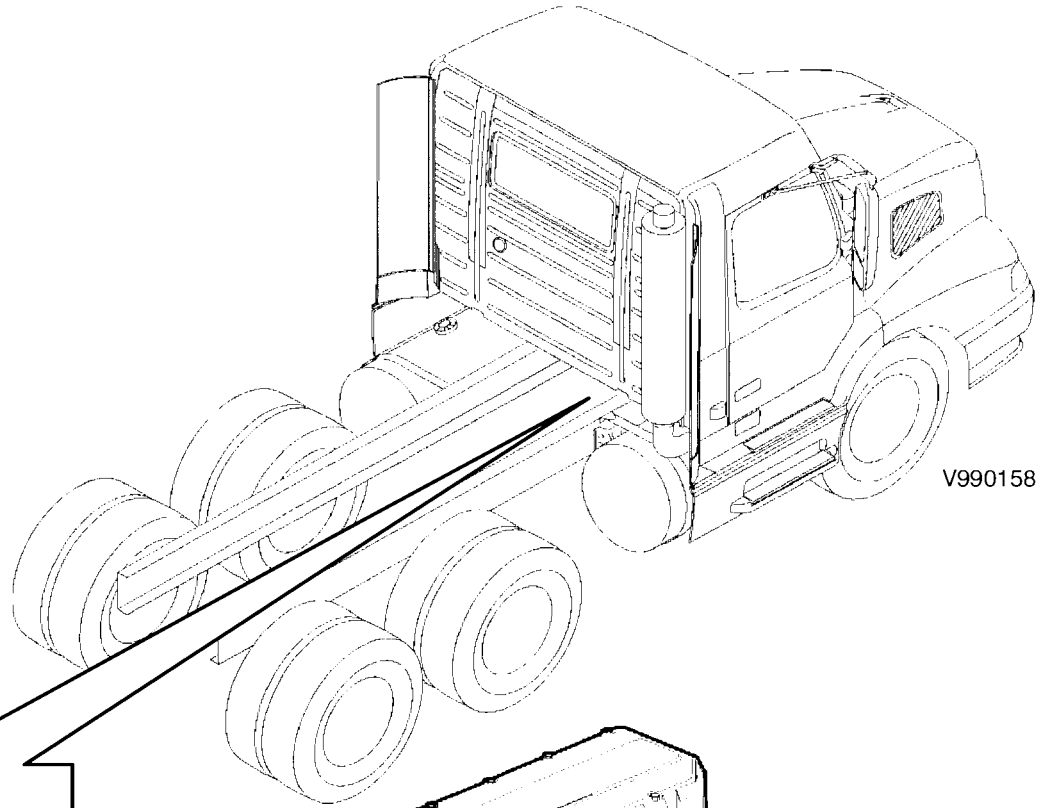

# Service Manual Trucks

Group **37**

Electrical Schematic:  
Power Take Off,  
VOLVO D12B/D7C Engine

VNL, VNM

From Build Date 5.99

BATTERY 12 VOLT  
IGNITION 12 VOLT  
ACCESSORY 12 VOLT

# Power Take Off, VOLVO D12B/D7C Engine - VNL, VNM

CHANGE HISTORY

DESCRIPTION

V810126

V850167