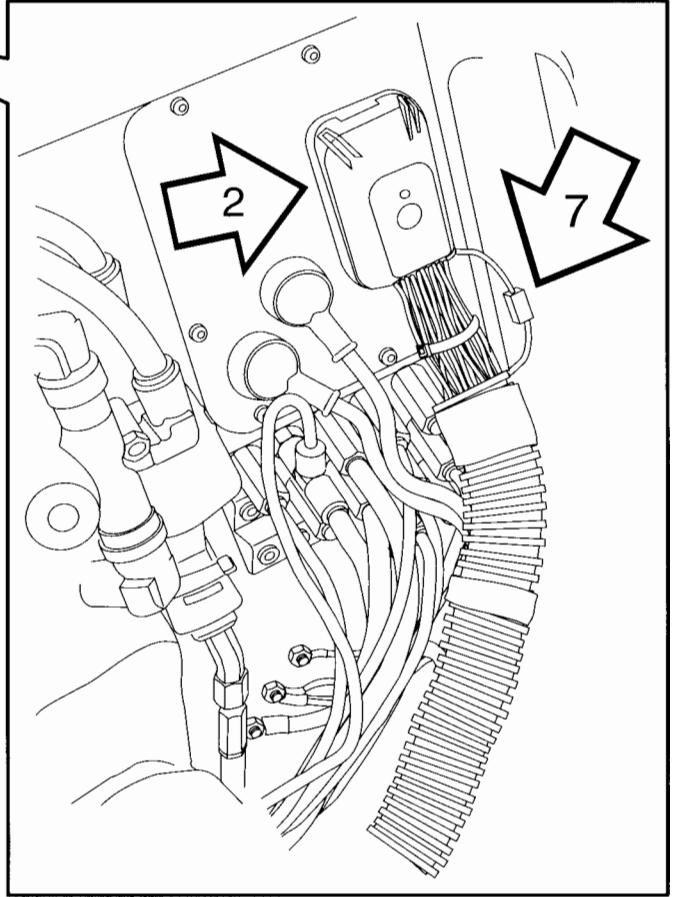

# Service Manual Trucks

Group **37**

Electrical Schematic:  
Power Take Off,  
VOLVO D12B/D7C Engine

VNL, VNM

From Build Date 5.99

BATTERY 12 VOLT  
IGNITION 12 VOLT  
ACCESSORY 12 VOLT

# Power Take Off, VOLVO D12B/D7C Engine - VNL, VNM

CHANGE HISTORY

DESCRIPTION

V810126

V850167