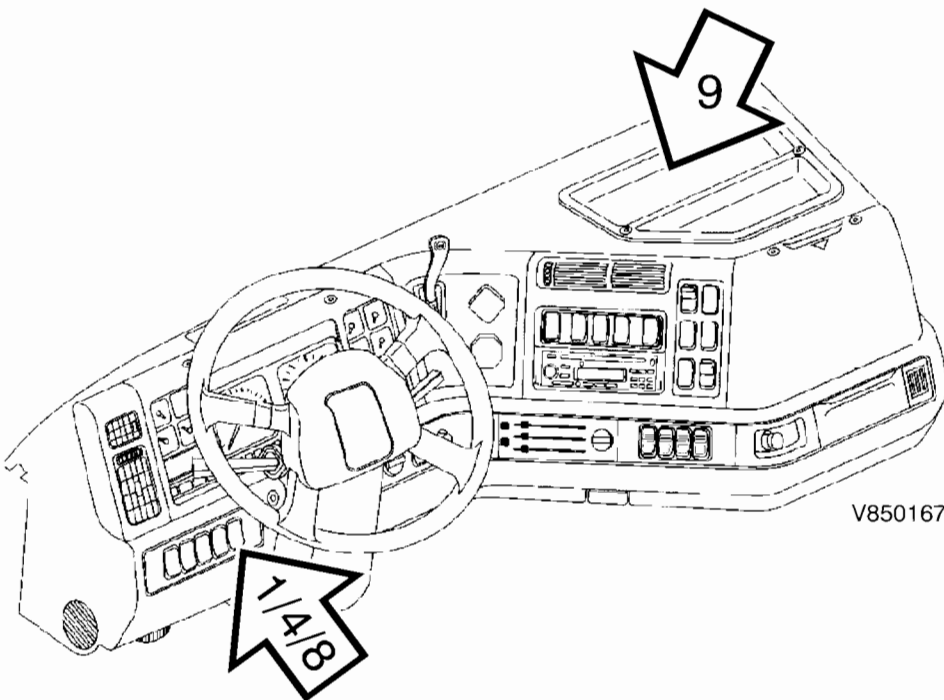

# Service Manual Trucks

Group **37**

Electrical Schematic:  
Power Take Off,  
VOLVO D12B/D7C Engine

VNL, VNM

From Build Date 5.99

BATTERY 12 VOLT  
IGNITION 12 VOLT  
ACCESSORY 12 VOLT

# Power Take Off, VOLVO D12B/D7C Engine - VNL, VNM

CHANGE HISTORY

DESCRIPTION

V810126

V850167