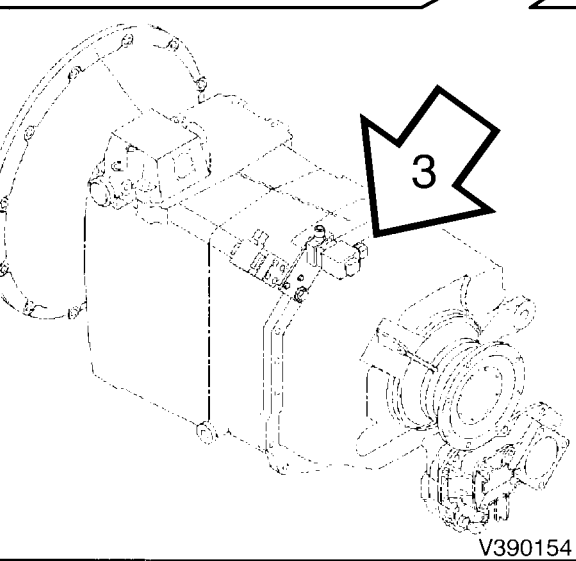

# Service Manual Trucks

Group **37**

Electrical Schematic:  
Power Take Off,  
VOLVO D12B/D7C Engine

VNL, VNM

From Build Date 5.99

BATTERY 12 VOLT  
IGNITION 12 VOLT  
ACCESSORY 12 VOLT

# Power Take Off, VOLVO D12B/D7C Engine - VNL, VNM

CHANGE HISTORY

DESCRIPTION

V810126

V850167