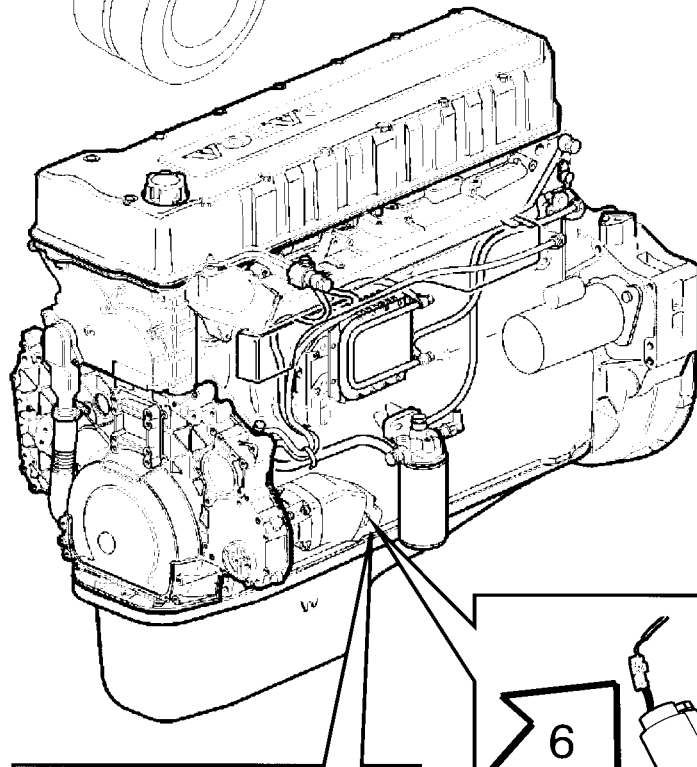

# Service Manual Trucks

Group **37**

Electrical Schematic:  
Power Take Off,  
VOLVO D12B/D7C Engine

VNL, VNM

From Build Date 5.99

BATTERY 12 VOLT  
IGNITION 12 VOLT  
ACCESSORY 12 VOLT

# Power Take Off, VOLVO D12B/D7C Engine - VNL, VNM

CHANGE HISTORY

DESCRIPTION

V810126

V850167