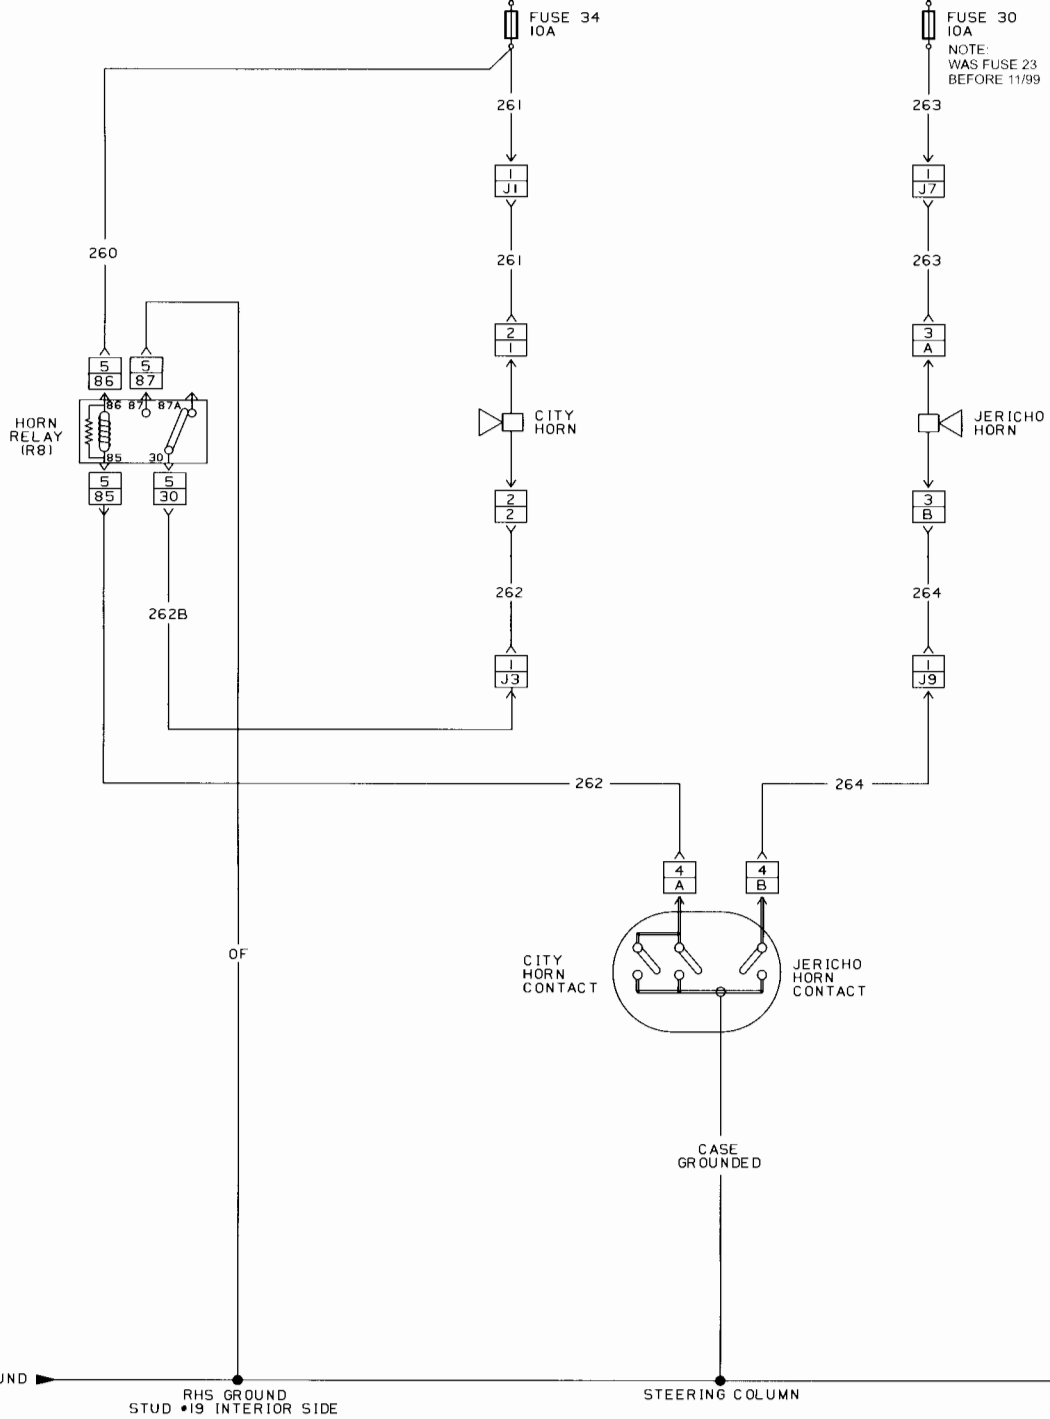

# Service Manual Trucks

Group **37**  
Electrical Schematic:  
Horns

VN

From Build Date 5.99

BATTERY 12 VOLT  
IGNITION 12 VOLT  
ACCESSORY 12 VOLT