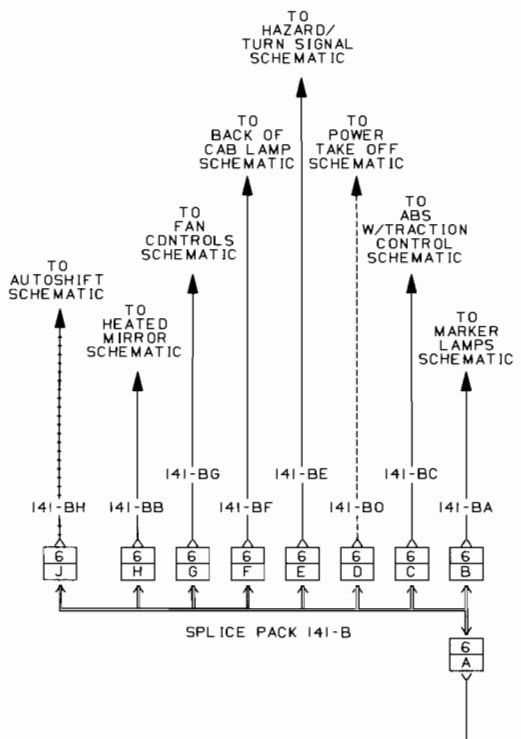

Service Manual Trucks

Group **37**

Electrical Schematic:
Dash Illumination Control

VN

From Build Date 3.98

PV776-370-98220/2

VOLVO

BATTERY 12 VOLT
 IGNITION 12 VOLT
 ACCESSORY 12 VOLT

Dash Illumination Control - VN

CHANGE HISTORY
DESCRIPTION
ADDED FULLER AUTOSHIFT INFORMATION

V850166

V390329

V390315