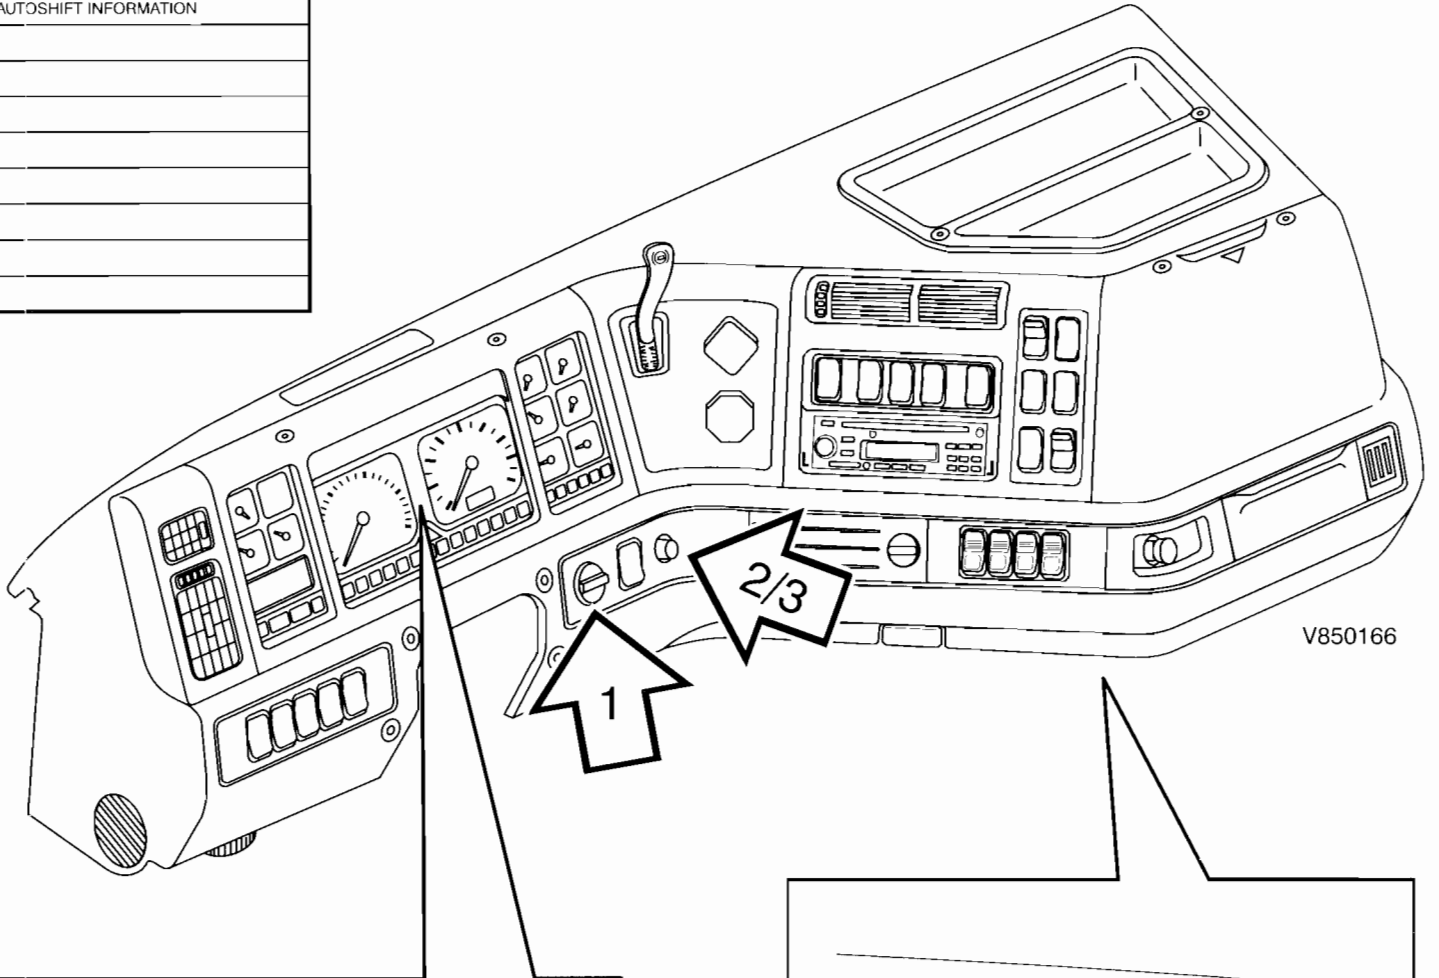

Service Manual Trucks

Group **37**

Electrical Schematic:
Dash Illumination Control

VN

From Build Date 3.98

PV776-370-98220/2

VOLVO

BATTERY 12 VOLT
 IGNITION 12 VOLT
 ACCESSORY 12 VOLT

Dash Illumination Control - VN

CHANGE HISTORY
DESCRIPTION
ADDED FULLER AUTOSHIFT INFORMATION

V850166

V390329

V390315