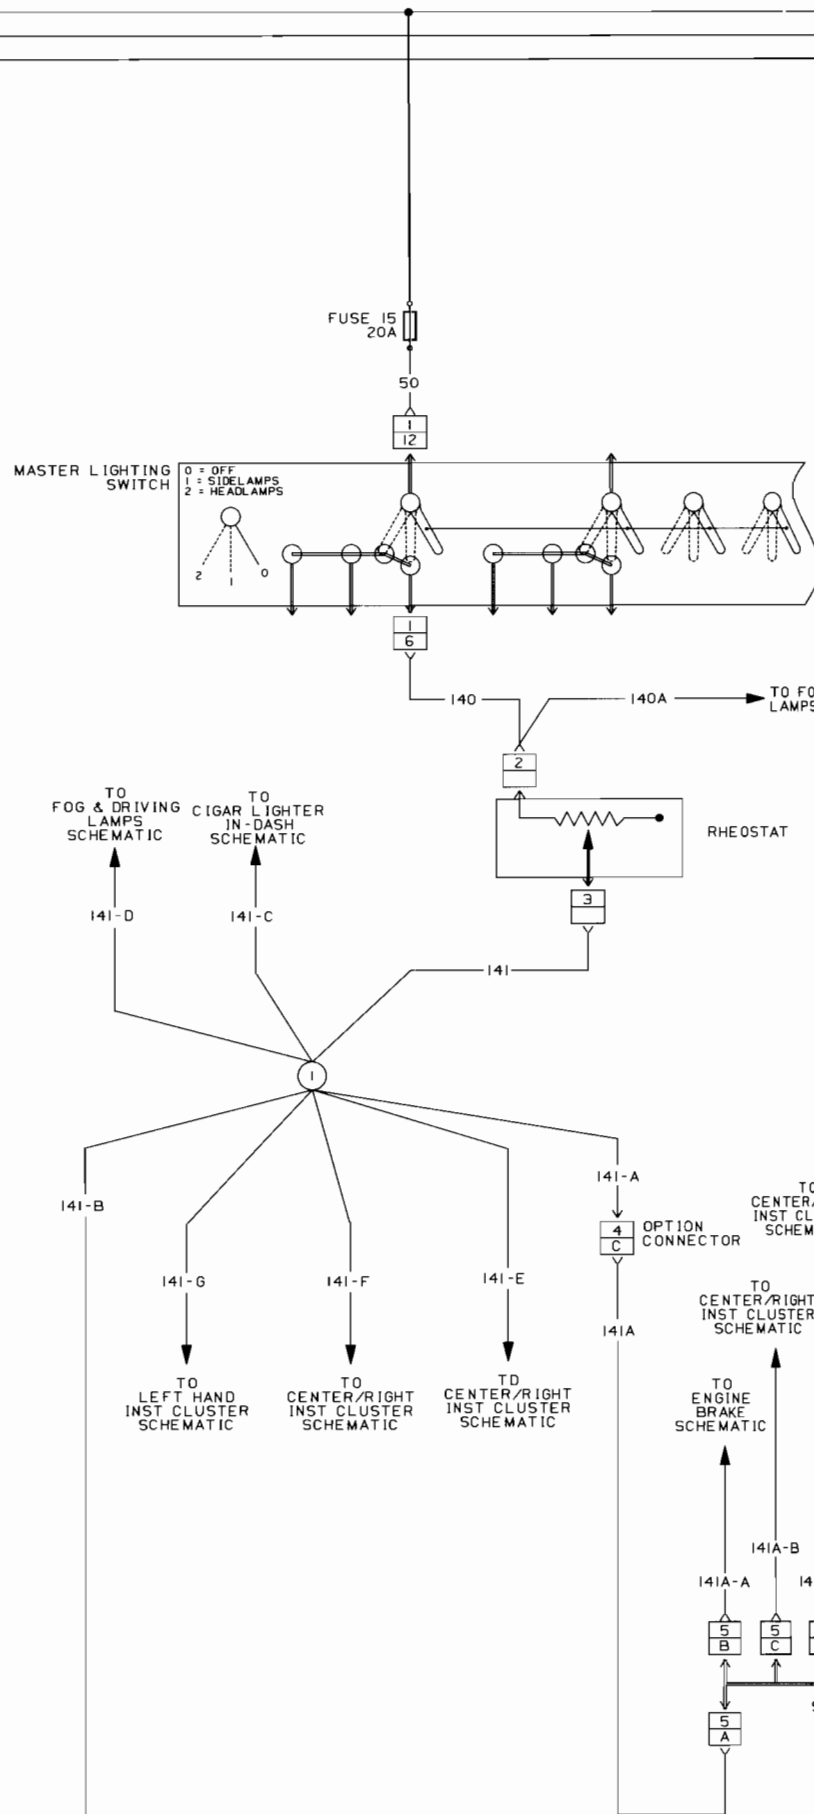

Service Manual Trucks

Group **37**

Electrical Schematic:
Dash Illumination Control

VN

From Build Date 3.98

PV776-370-98220/2

VOLVO

BATTERY 12 VOLT
 IGNITION 12 VOLT
 ACCESSORY 12 VOLT

Dash Illumination Control - VN

CHANGE HISTORY
DESCRIPTION
ADDED FULLER AUTOSHIFT INFORMATION

V850166

V390329

V390315