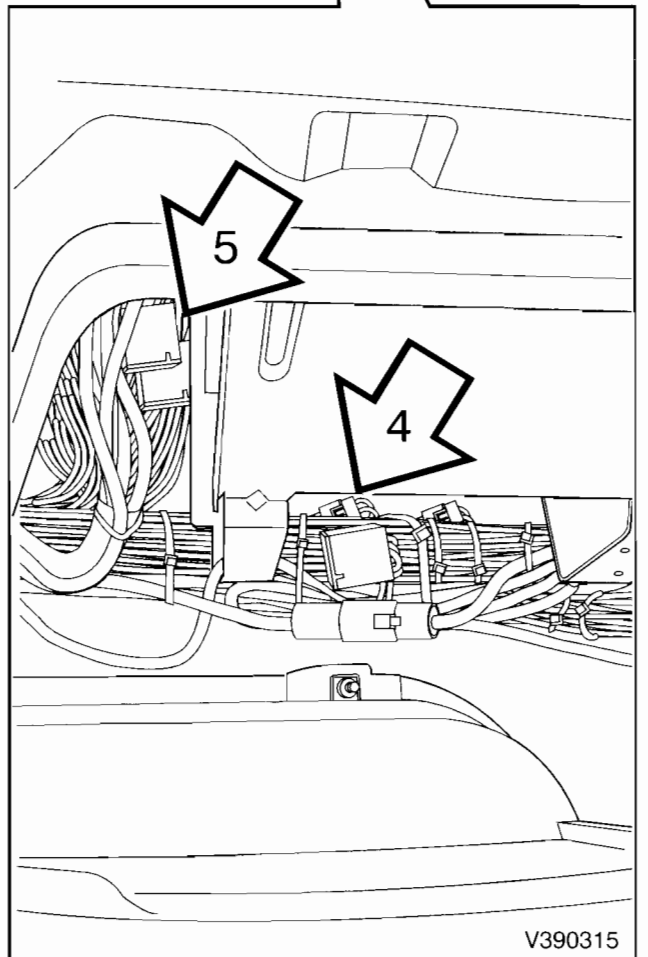

Dash Illumination Control - VN

CHANGE HISTORY
DESCRIPTION
ADDED FULLER AUTOSHIFT INFORMATION

V850166

V390329

V390315