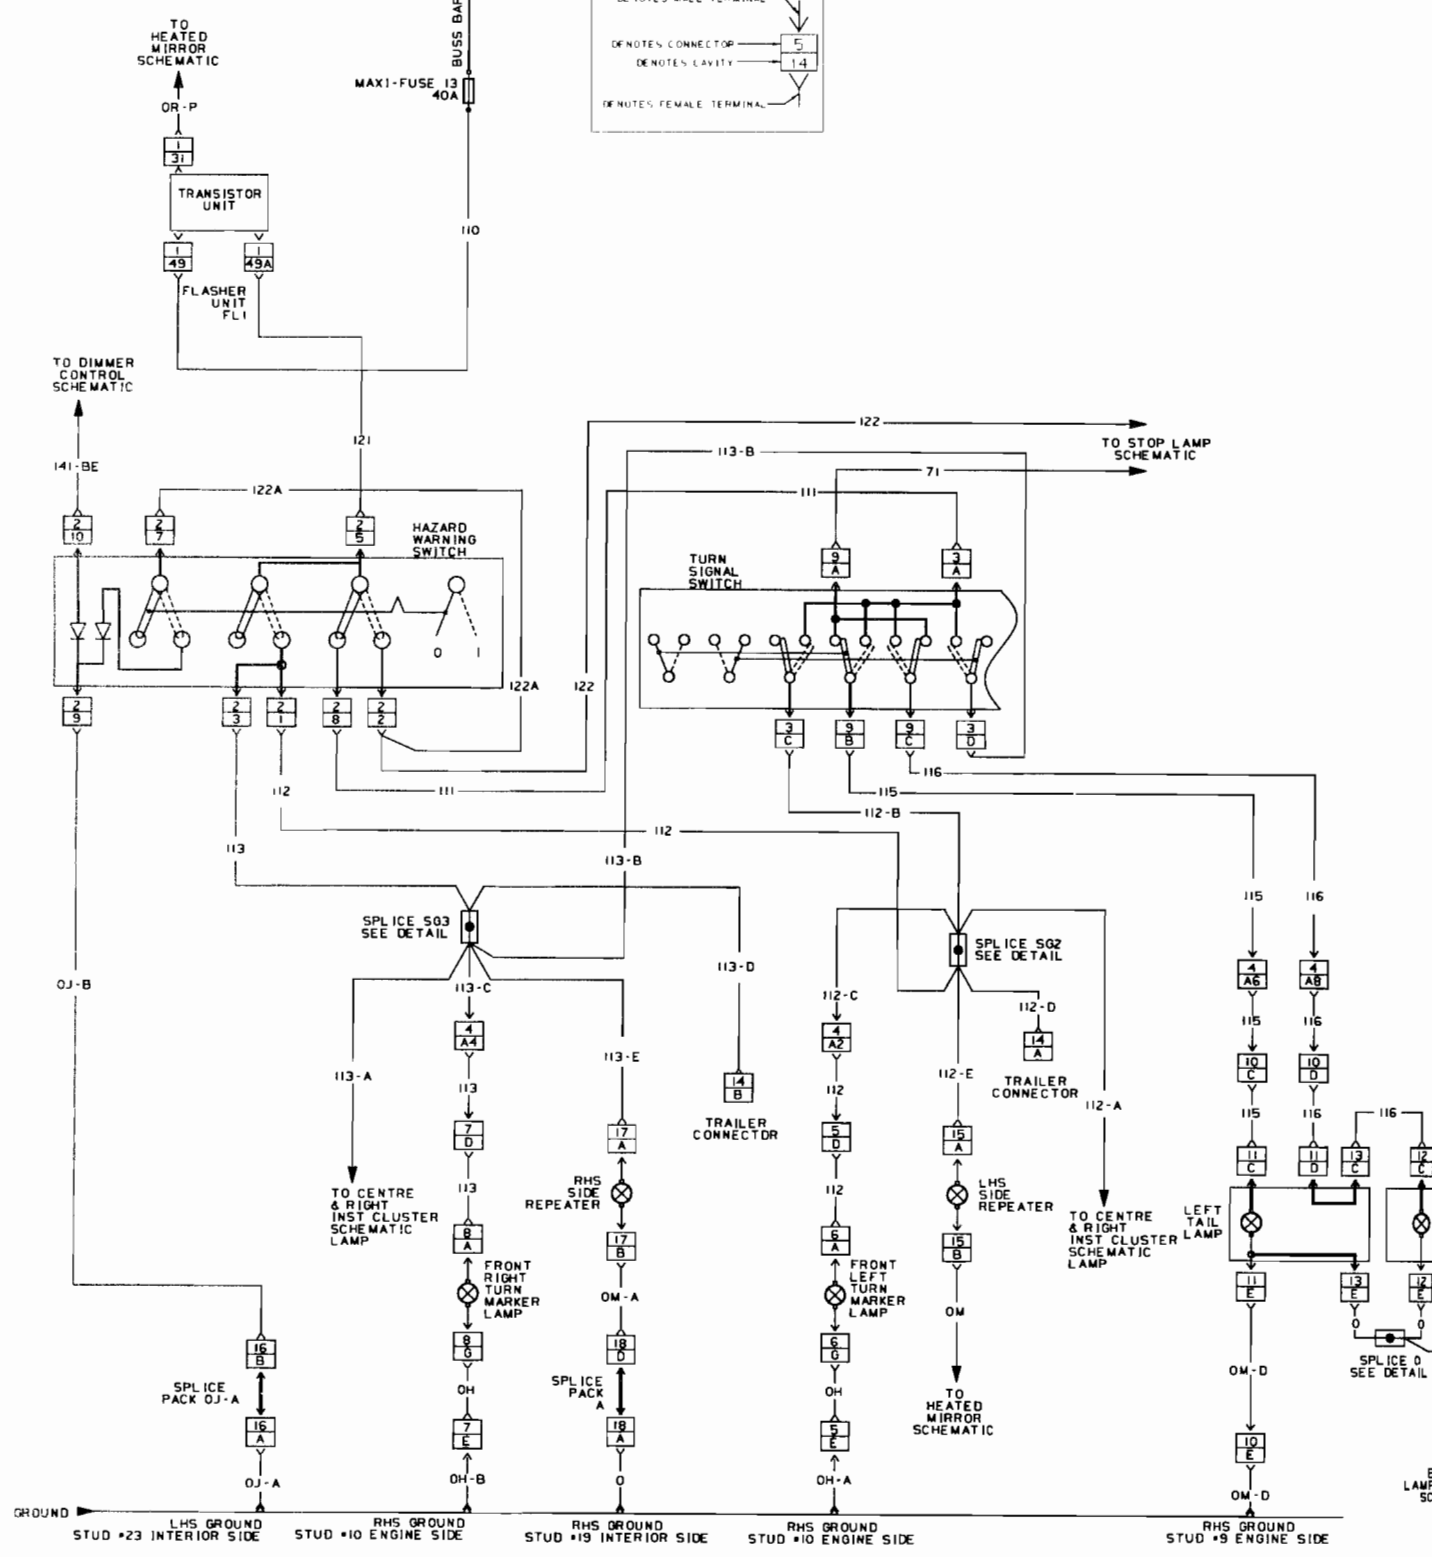

Service Manual Trucks

Group **37**

Electrical Schematic:
Hazard and Turn Signals

VNL, VNM

From Build Date 3.98

PV776-370-98217/1

VOLVO

BATTERY 12 VOLT
IGNITION 12 VOLT
ACCESSORY 12 VOLT

Hazard and Turn Signals - VNL, VNM