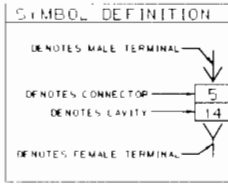

Service Manual Trucks

Group **37**

Electrical Schematic:
Hazard and Turn Signals

VNL, VNM

From Build Date 3.98

PV776-370-98217/1

VOLVO

BATTERY 12 VOLT
IGNITION 12 VOLT
ACCESSORY 12 VOLT