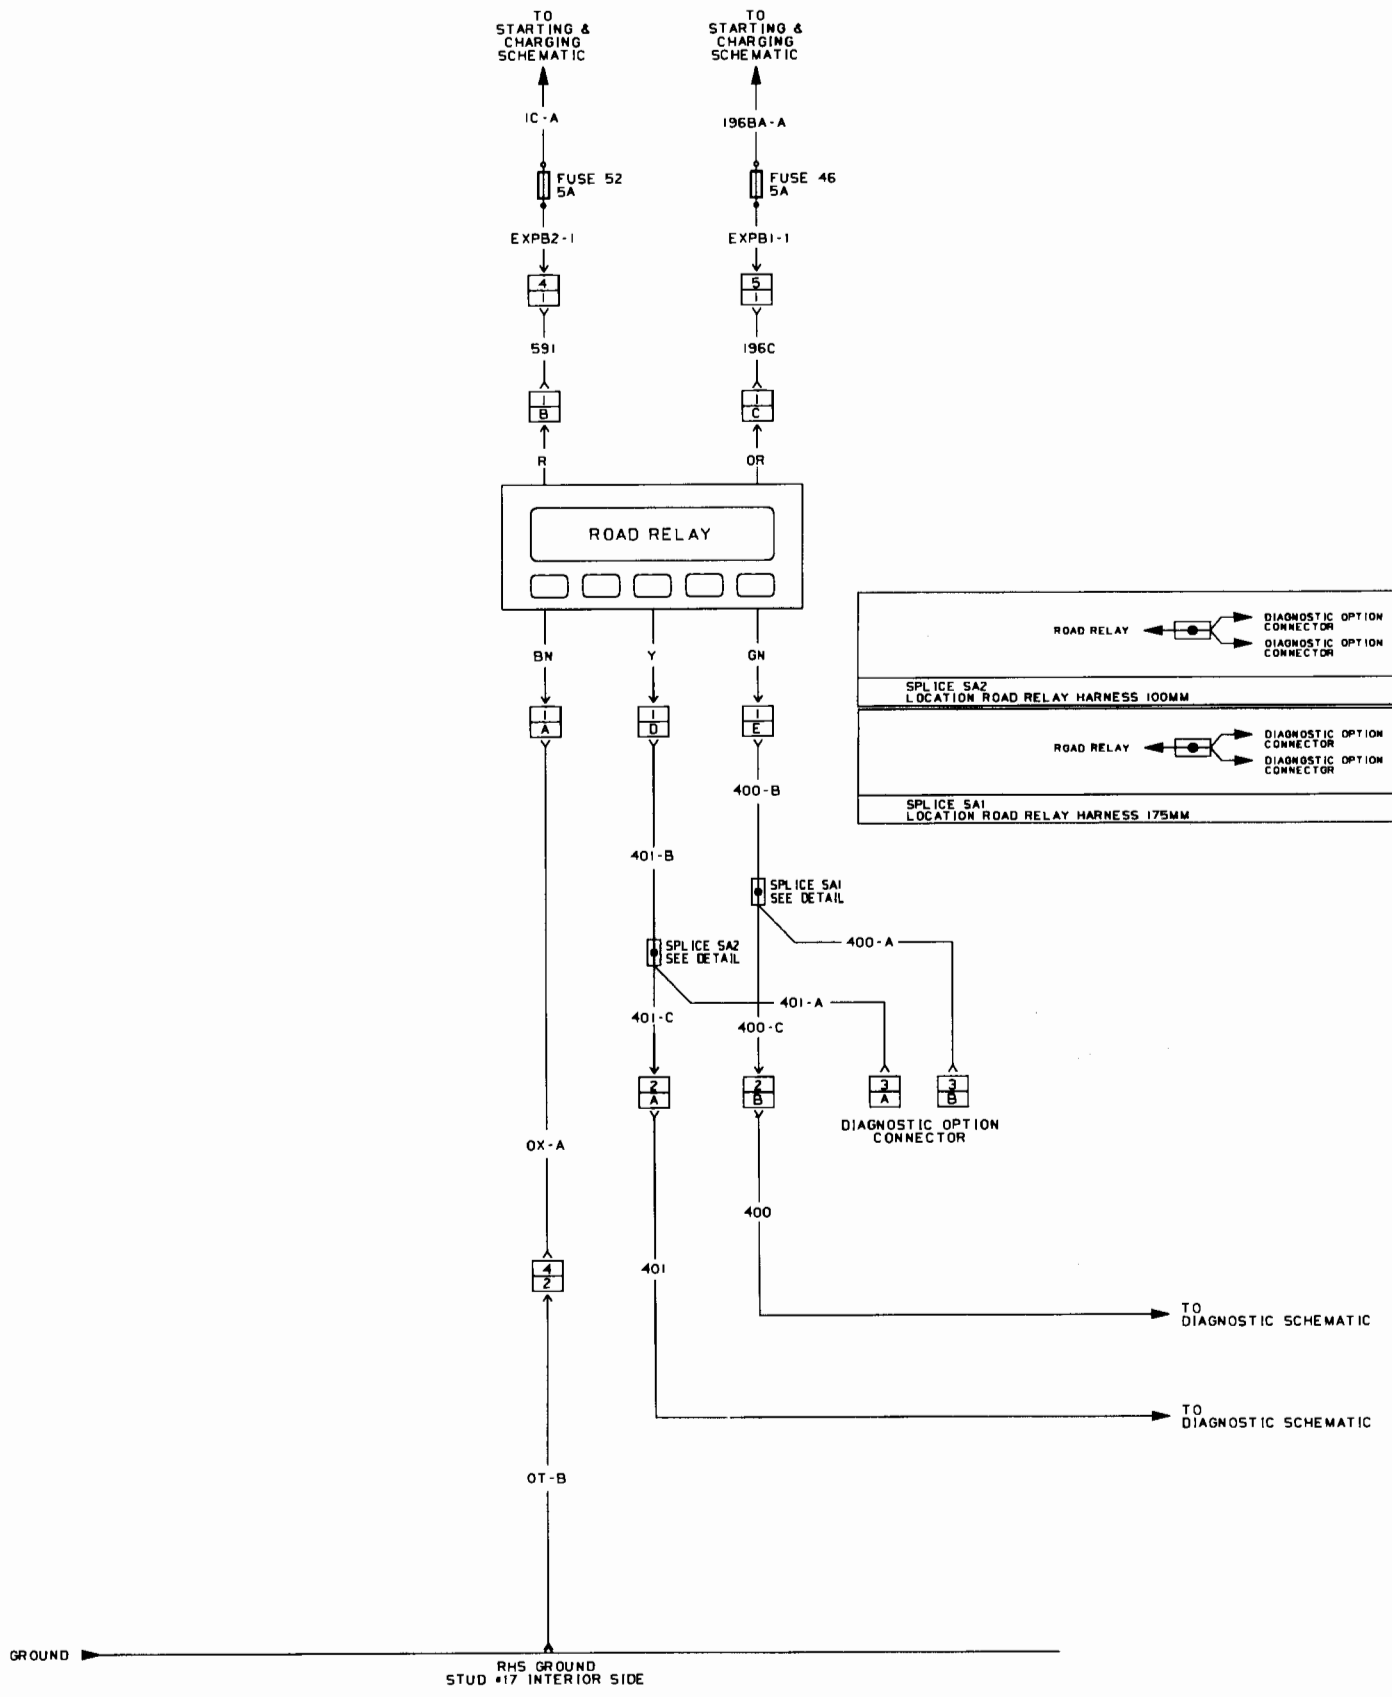

# Service Manual Trucks

Group **37**

Electrical Schematic:

Road Relay

VNL, VNM

From Build Date 2.98

Road Relay - VNL, VNM

CHANGE HISTORY

DESCRIPTION

V850179

V390349