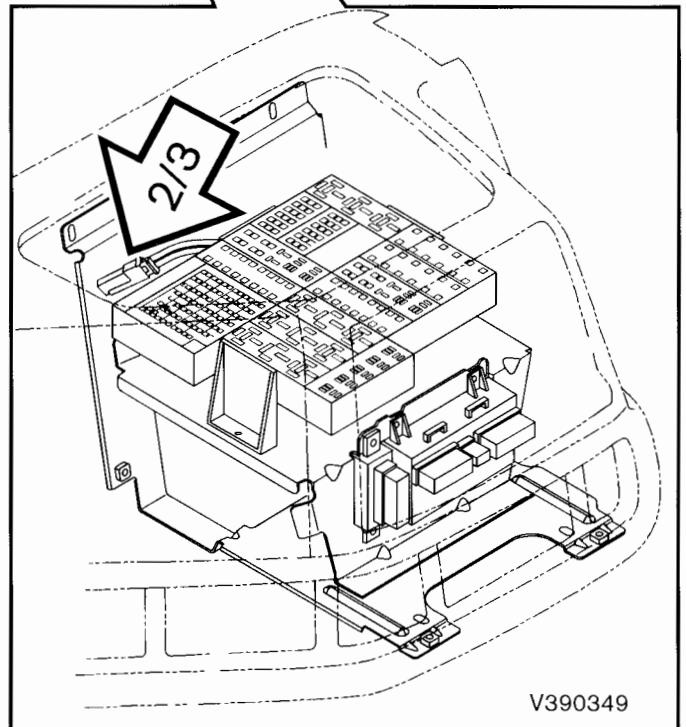

# Service Manual Trucks

Group **37**

Electrical Schematic:

Road Relay

VNL, VNM

From Build Date 2.98

Road Relay - VNL, VNM

CHANGE HISTORY

DESCRIPTION

V850179

V390349