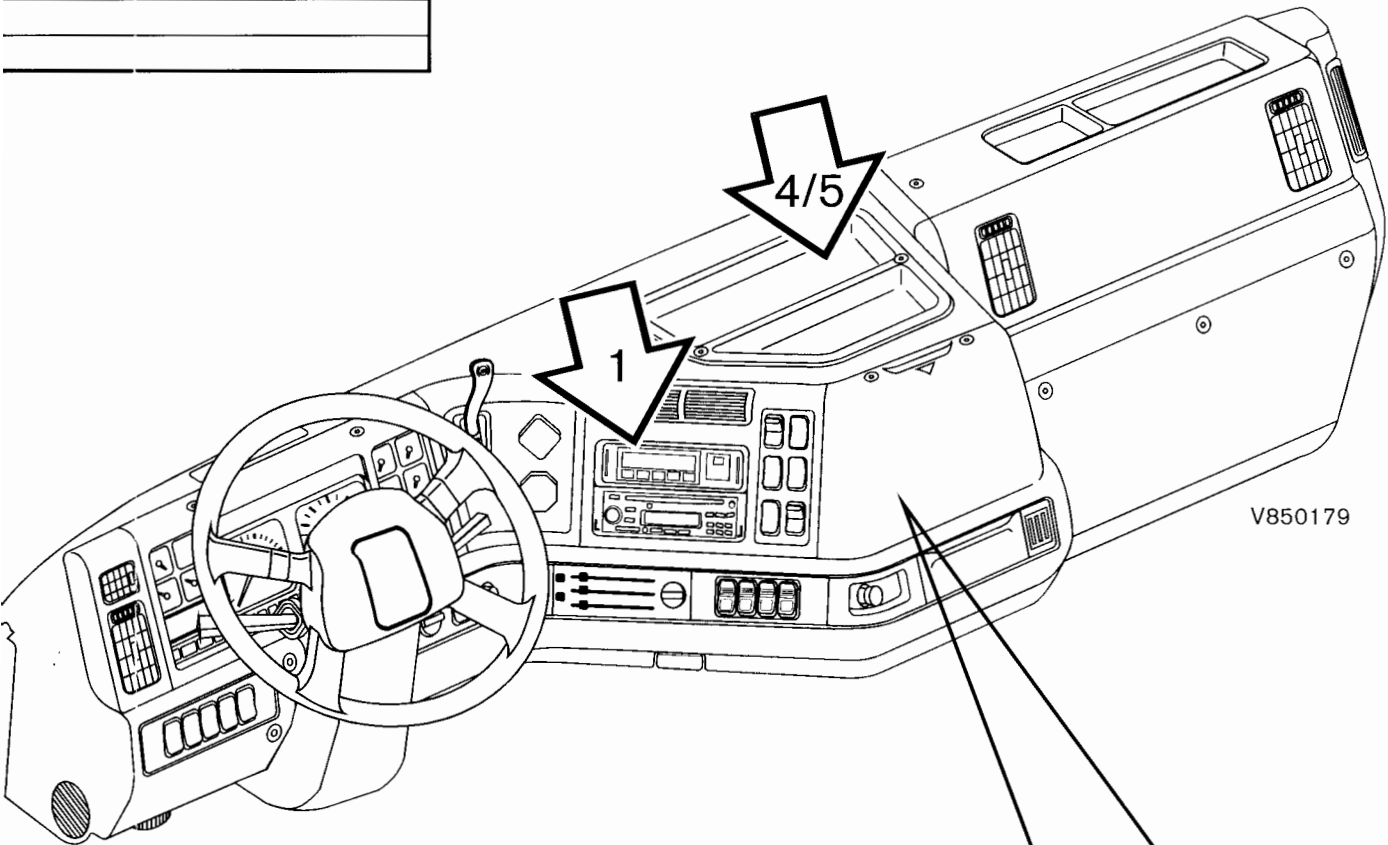

# Service Manual Trucks

Group **37**

Electrical Schematic:

Road Relay

VNL, VNM

From Build Date 2.98

Road Relay - VNL, VNM

CHANGE HISTORY

DESCRIPTION

V850179

V390349