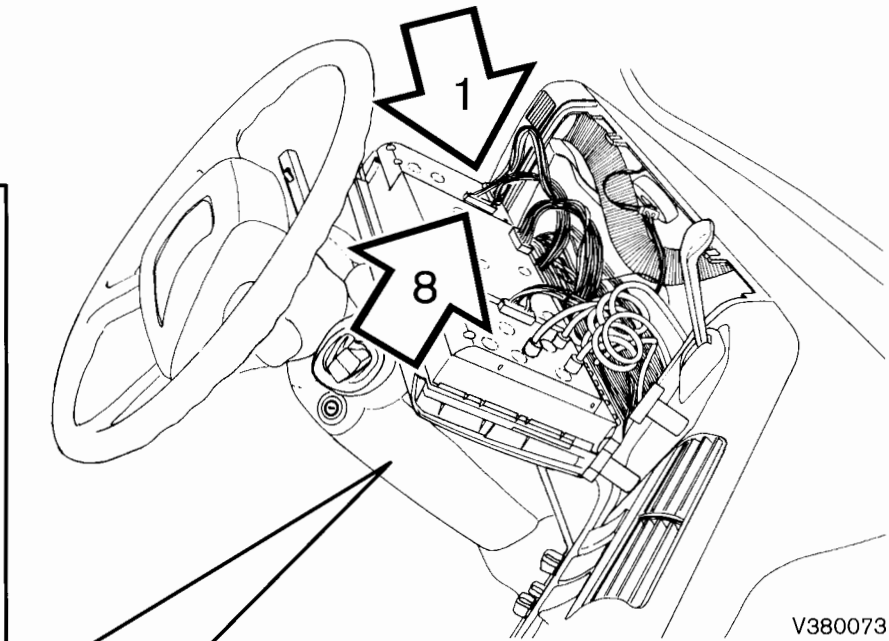

V200138

V390305

V390304

V380073