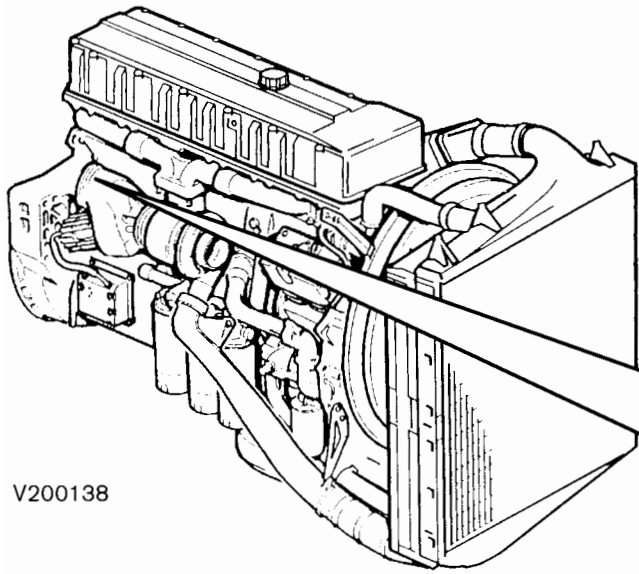

Service Manual Trucks

Group **37**

Electrical Schematic:
Instrumentation (LHS module),
VOLVO D12B/D7C Engine

VNL, VNM

From Build Date 2.98

BATTERY 12 VOLT
IGNITION 12 VOLT
ACCESSORY 12 VOLT

Instrumentation (LHS module), VOLVO D12B/D7C Engine - VNL, VNM