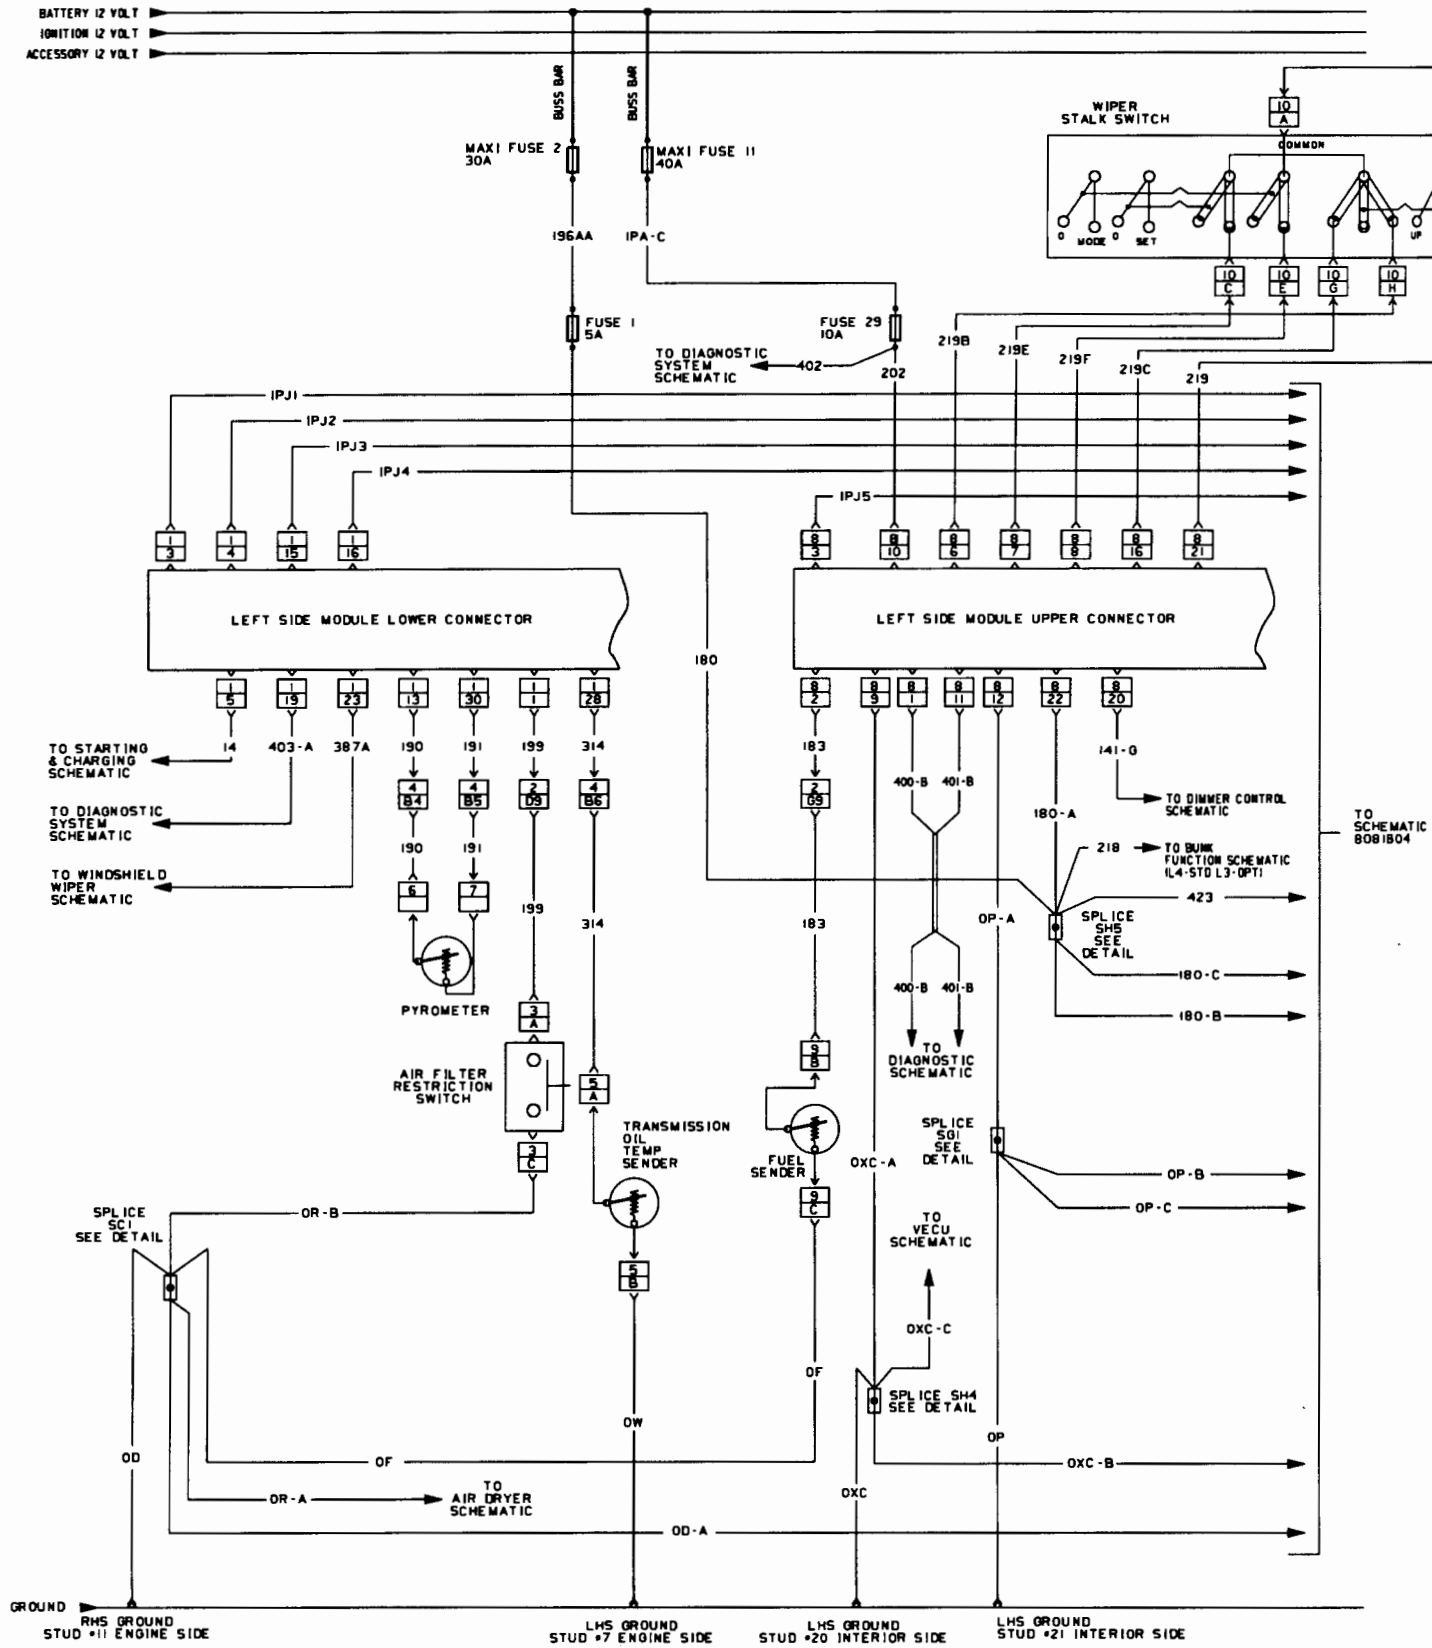

Service Manual Trucks

Group **37**

Electrical Schematic:
Instrumentation (LHS module),
VOLVO D12B/D7C Engine

VNL, VNM

From Build Date 2.98

BATTERY 12 VOLT
IGNITION 12 VOLT
ACCESSORY 12 VOLT

Instrumentation (LHS module), VOLVO D12B/D7C Engine - VNL, VNM

V200138

V390305

V390304

V380073