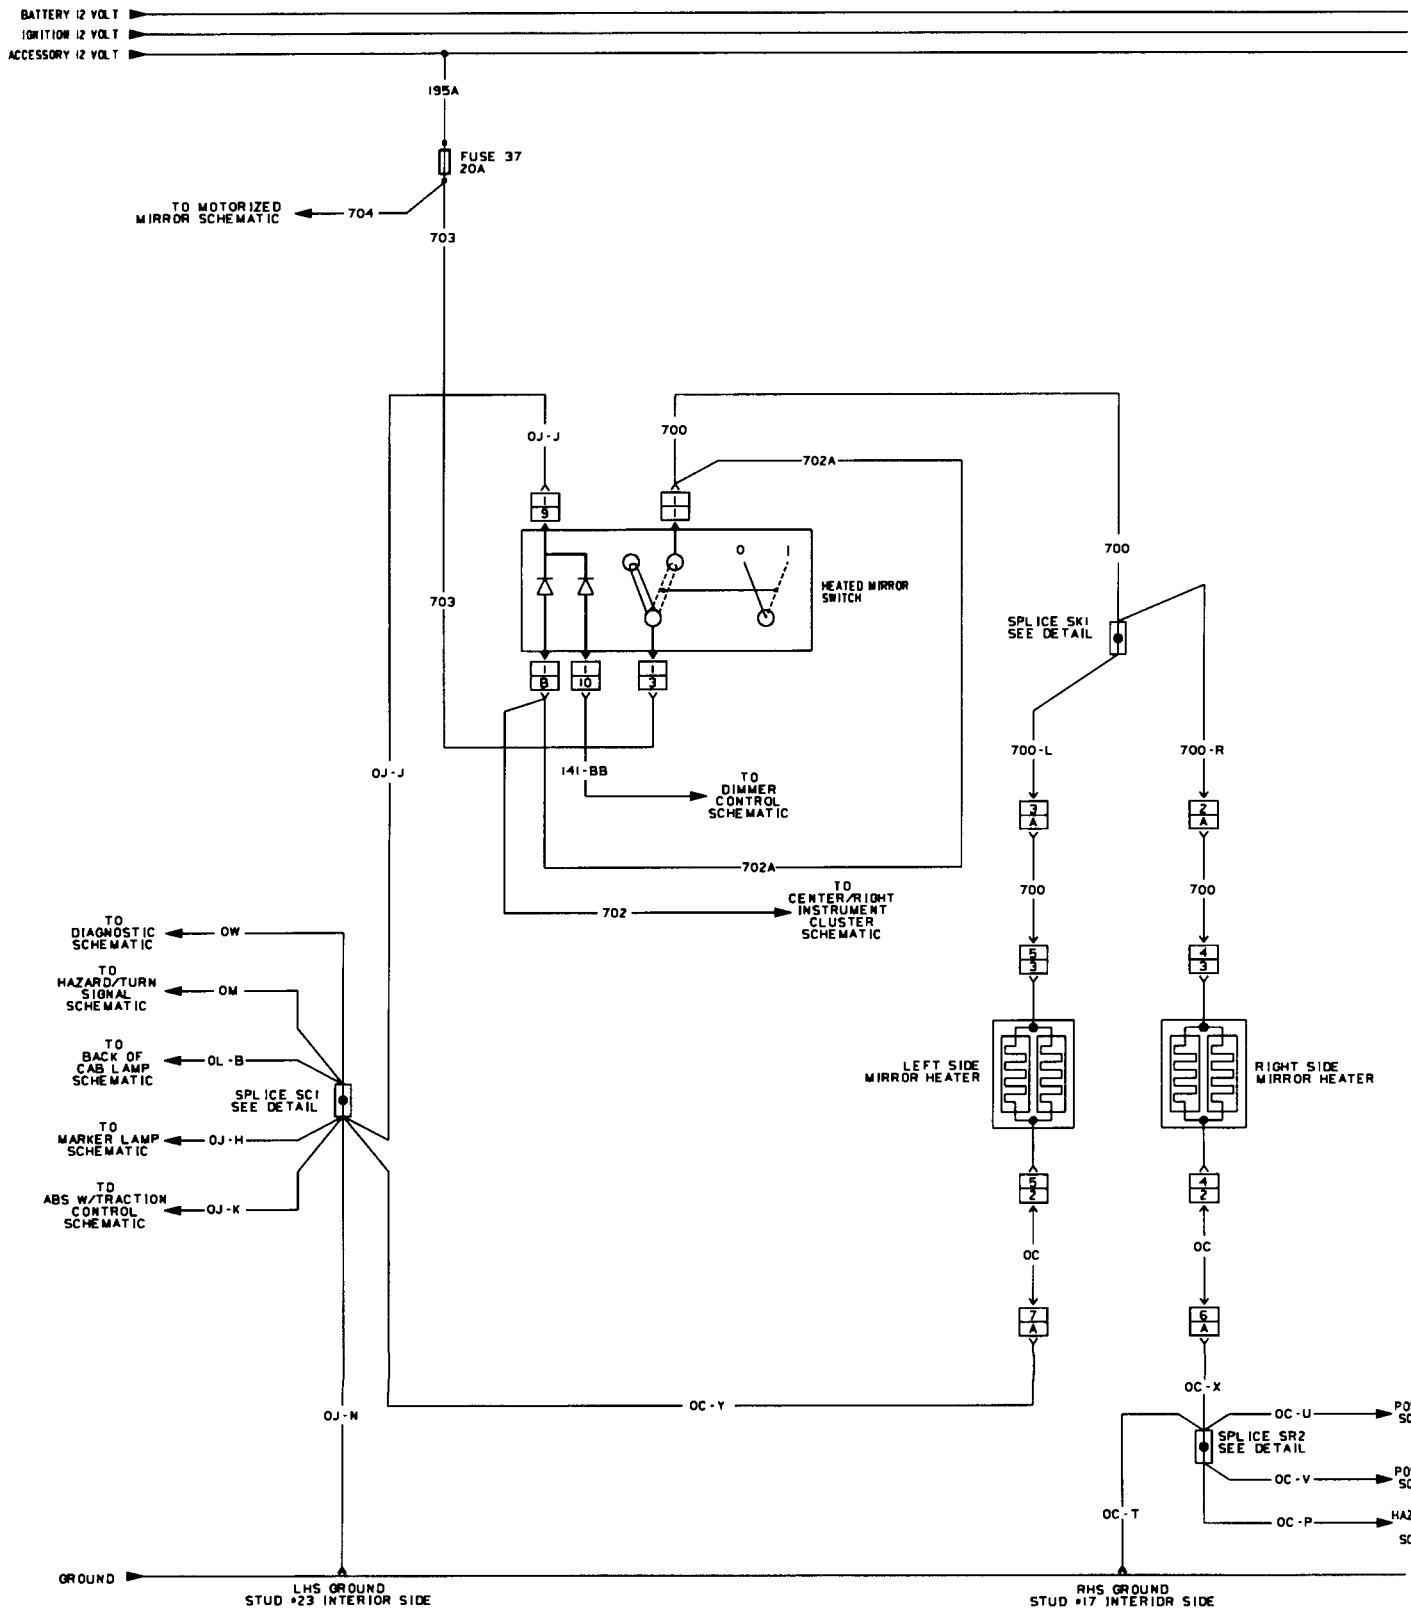

Service Manual Trucks

Group **37**

Electrical Schematic:
Heated Side Mirror

VNL, VNM

From Build Date 2.98

Heated Side Mirror - VNL, VNM

V850167