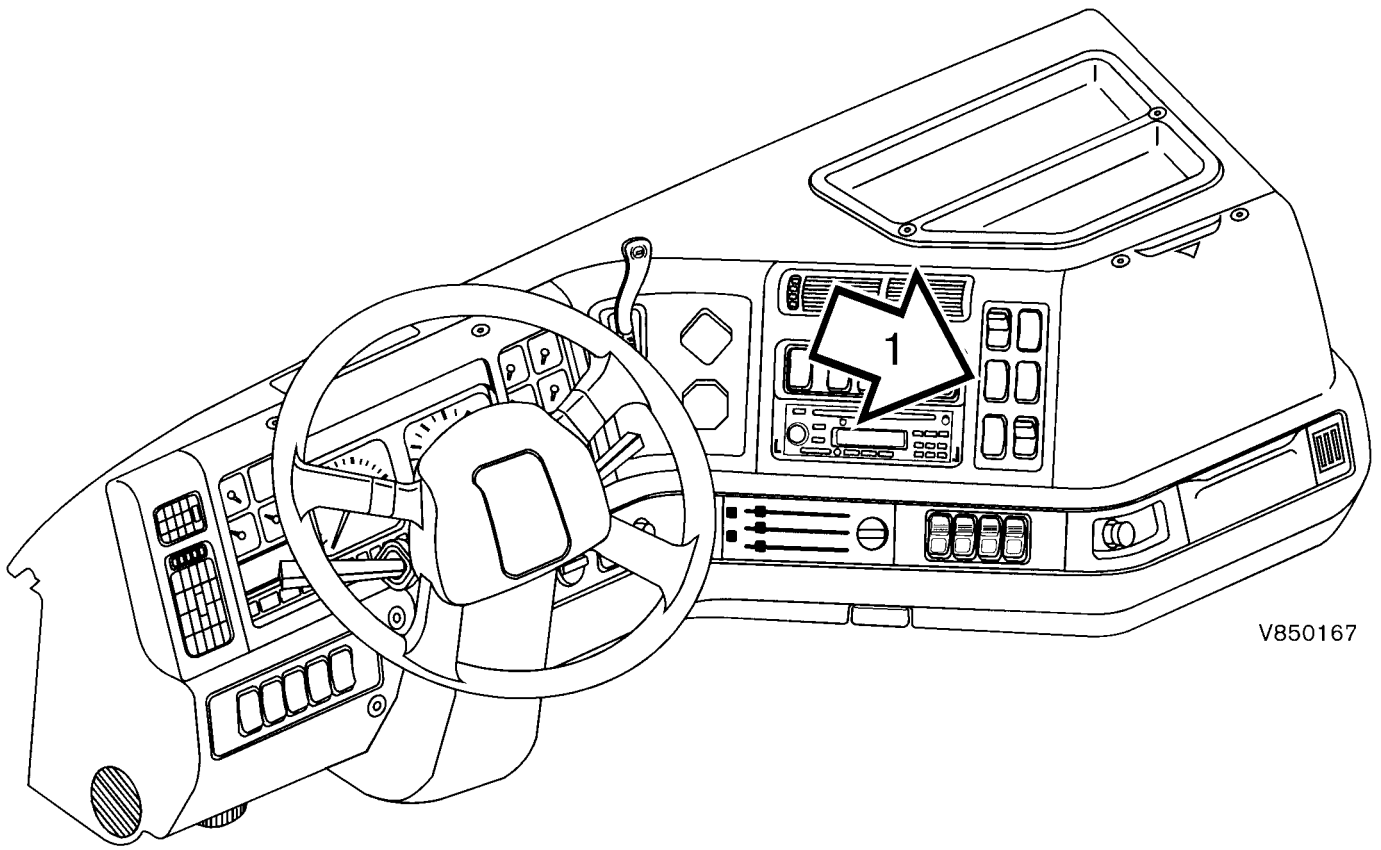

Service Manual Trucks

Group **37**

Electrical Schematic:
Heated Side Mirror

VNL, VNM

From Build Date 2.98

Heated Side Mirror - VNL, VNM

V850167