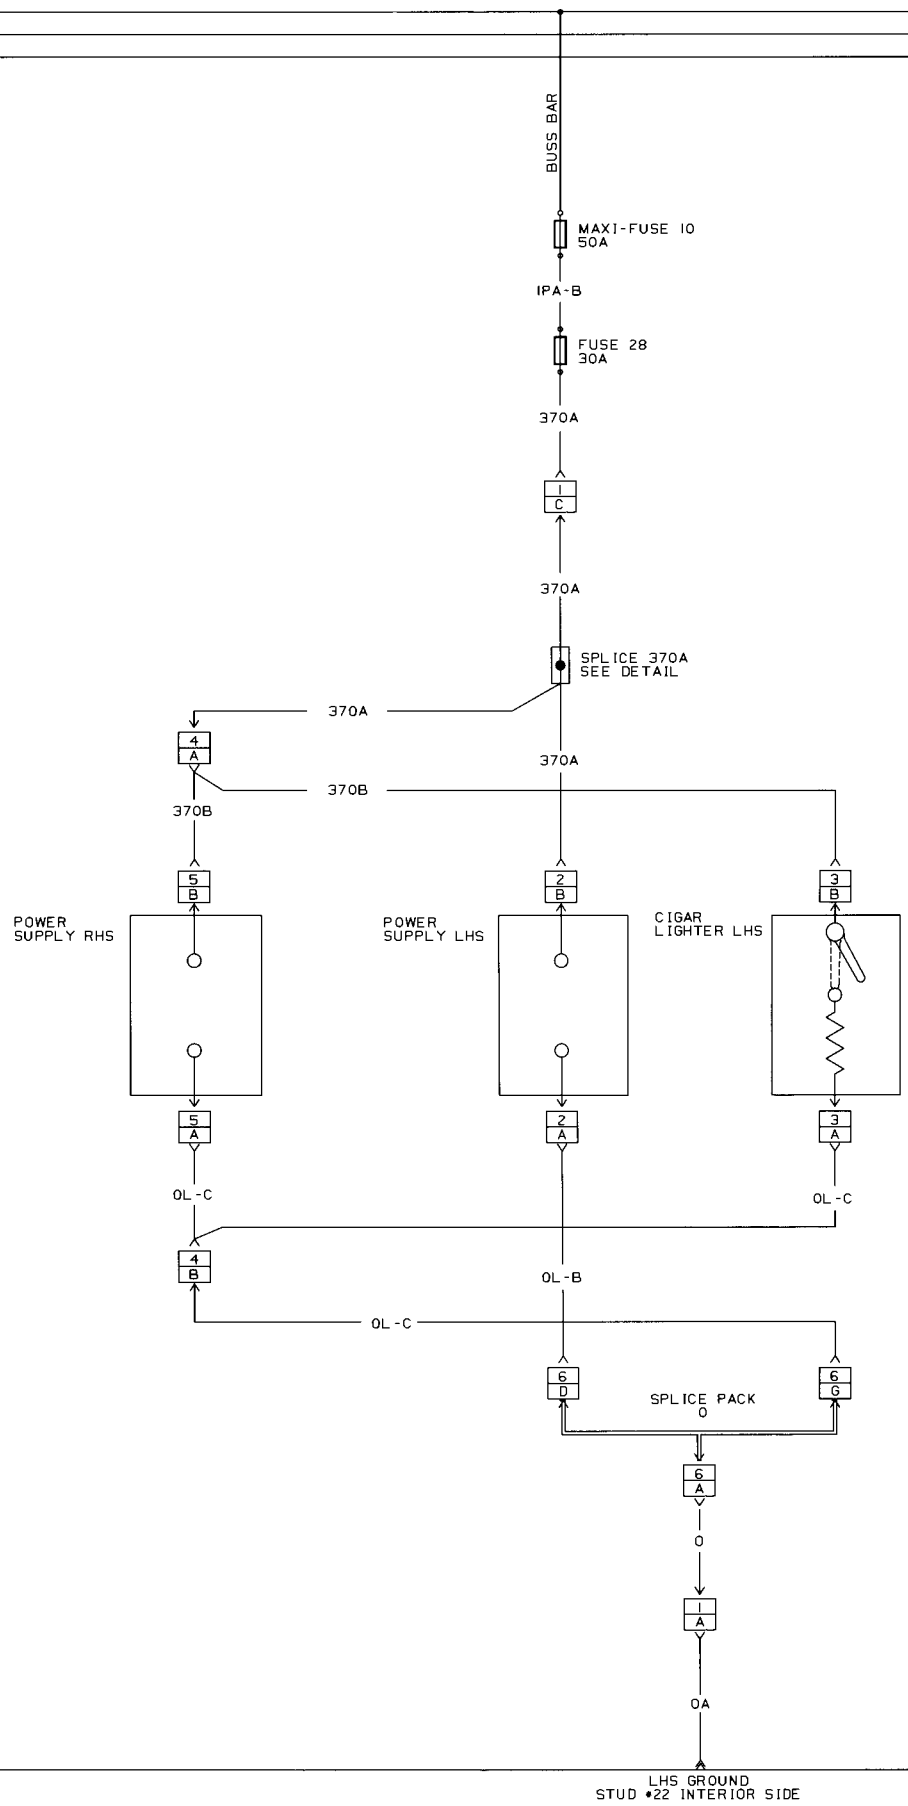

Service Manual Trucks

Group **37**

Electrical Schematic:
Bunk Cigar Lighter/
Power Supply Socket

VN 610 standard (420 optional)

From Build Date 7.98

BATTERY 12 VOLT
IGNITION 12 VOLT
ACCESSORY 12 VOLT

Bunk Cigar Lighter/Power Socket - VN 610 standard (420 op)

CHANGE HISTORY

DESCRIPTION