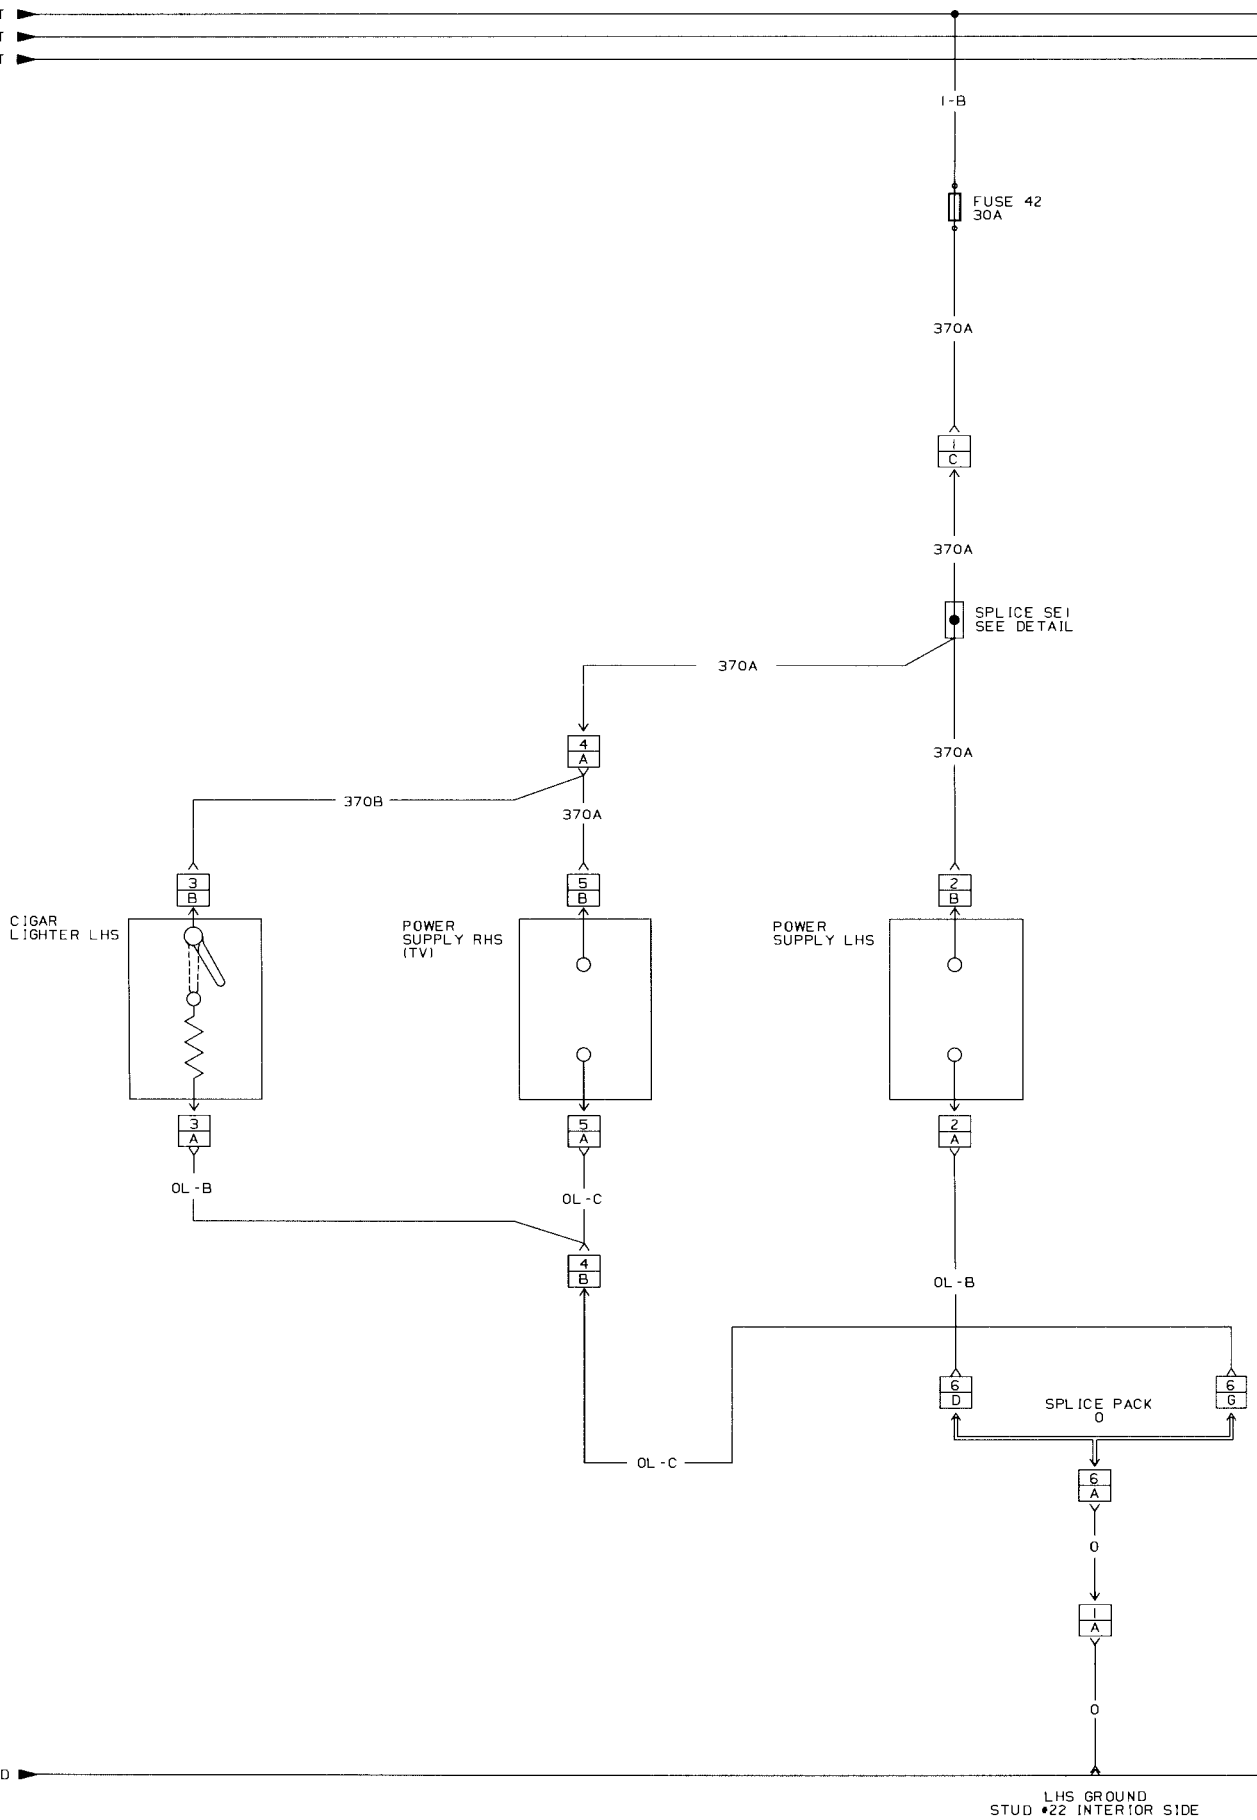

Service Manual Trucks

Group **37**

Electrical Schematic:
Bunk Cigar Lighter/
Power Supply Socket

VN 660

From Build Date 1.99

BATTERY 12 VOLT
 IGNITION 12 VOLT
 ACCESSORY 12 VOLT

Bunk Cigar Lighter/Power Supply Socket - VN 660

V990578

V390448