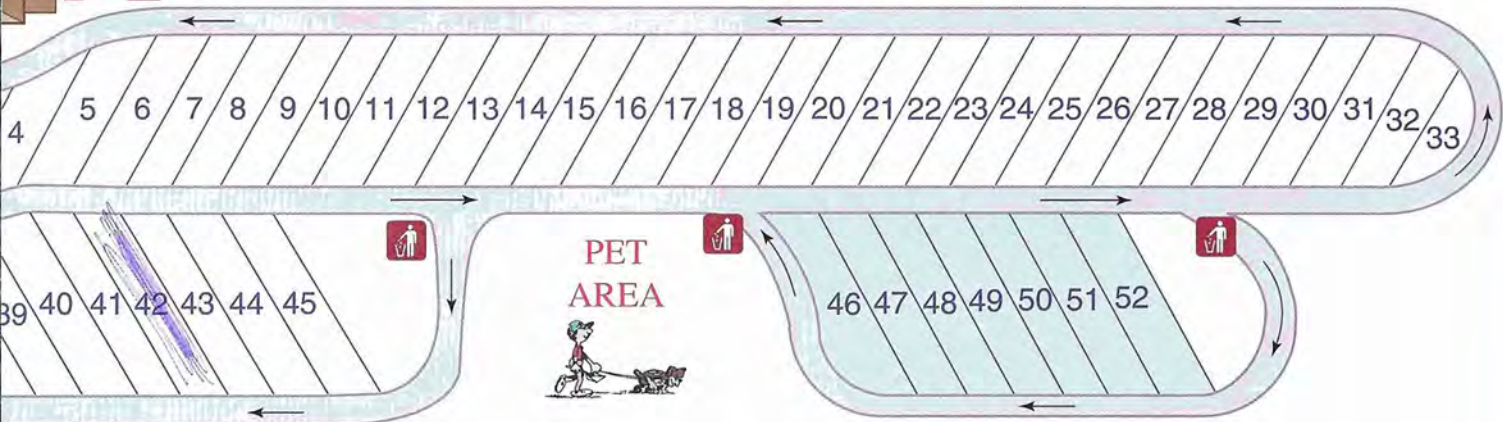

## YOU DESERVE THE BEST!

DOM

PATIO

**Office Hours:** Mon. - Sat. 9 AM - 7 PM;  
 Sun. 12 PM - 7 PM

**Laundry Room:** Open 24 Hours

**Rec. Room:** 9 AM - 9 PM

**Pool:** 9 AM - Dusk

**Check-In Time:** 12:00 Noon