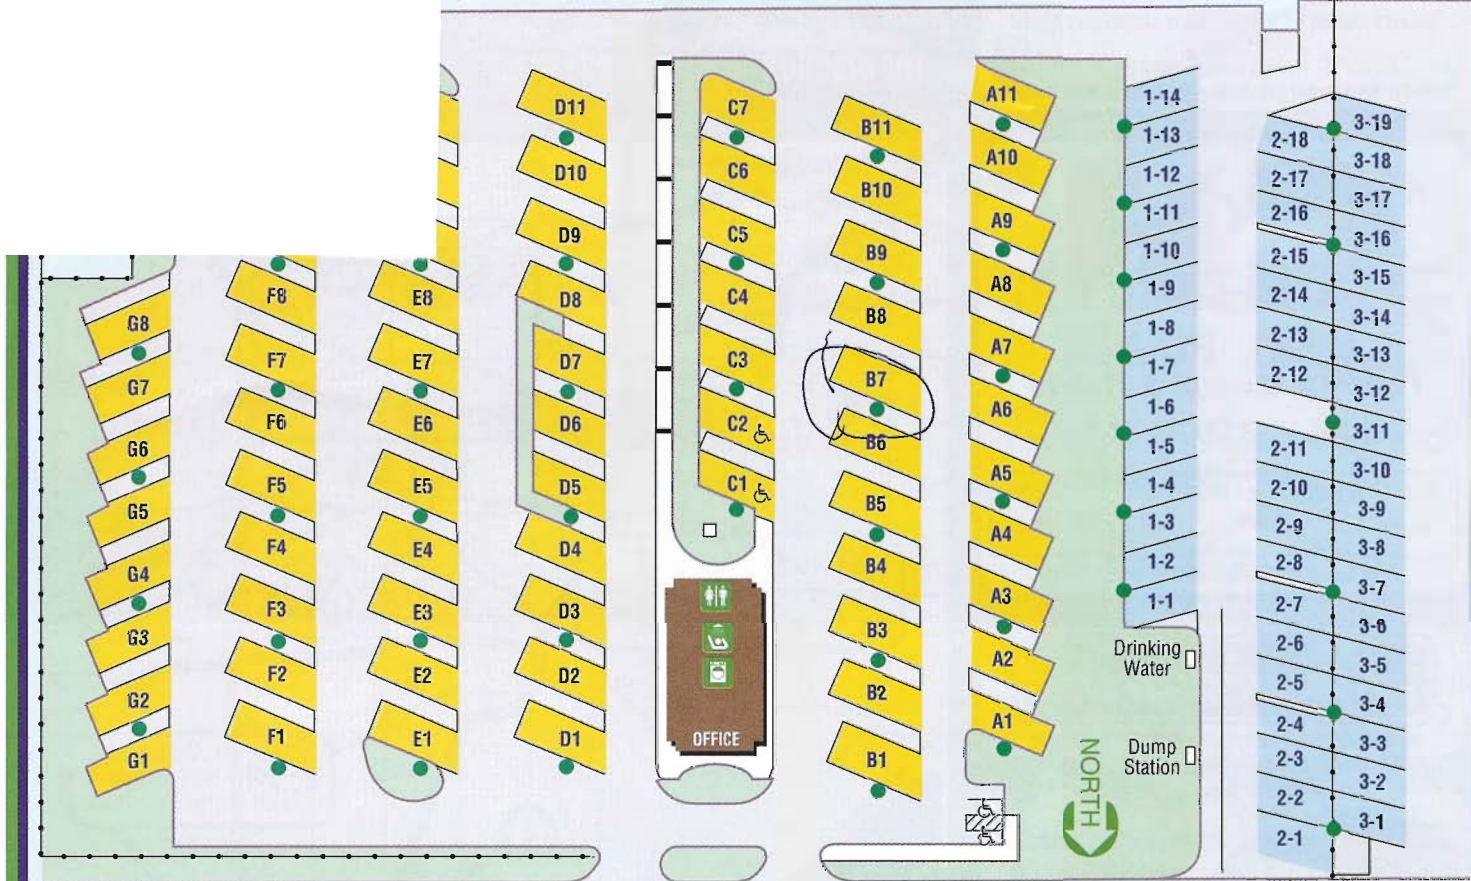

RV Park @ Wisconsin State Fair Park

Street • West Allis, Wisconsin 53214
Milwaukee County

(414) 266-7035

Gate 8

LEGEND

- Restrooms
- Showers
- Laundry
- Handicap
- Full Hook-up (50 Amp)
- Electric Only (20 & 30 Amp)
- Electrical Outlet

Propane

Gate 7

Also Located At Wisconsin State Fair Park:

Pettit National Ice Center

The Milwaukee Mile Race Track

All Rights Reserved ©

Southwest Publications USA, Inc. • 4360 Peters Rd. • Ft. Lauderdale, FL 33317 • (954) 583-3900 • 0323/450663