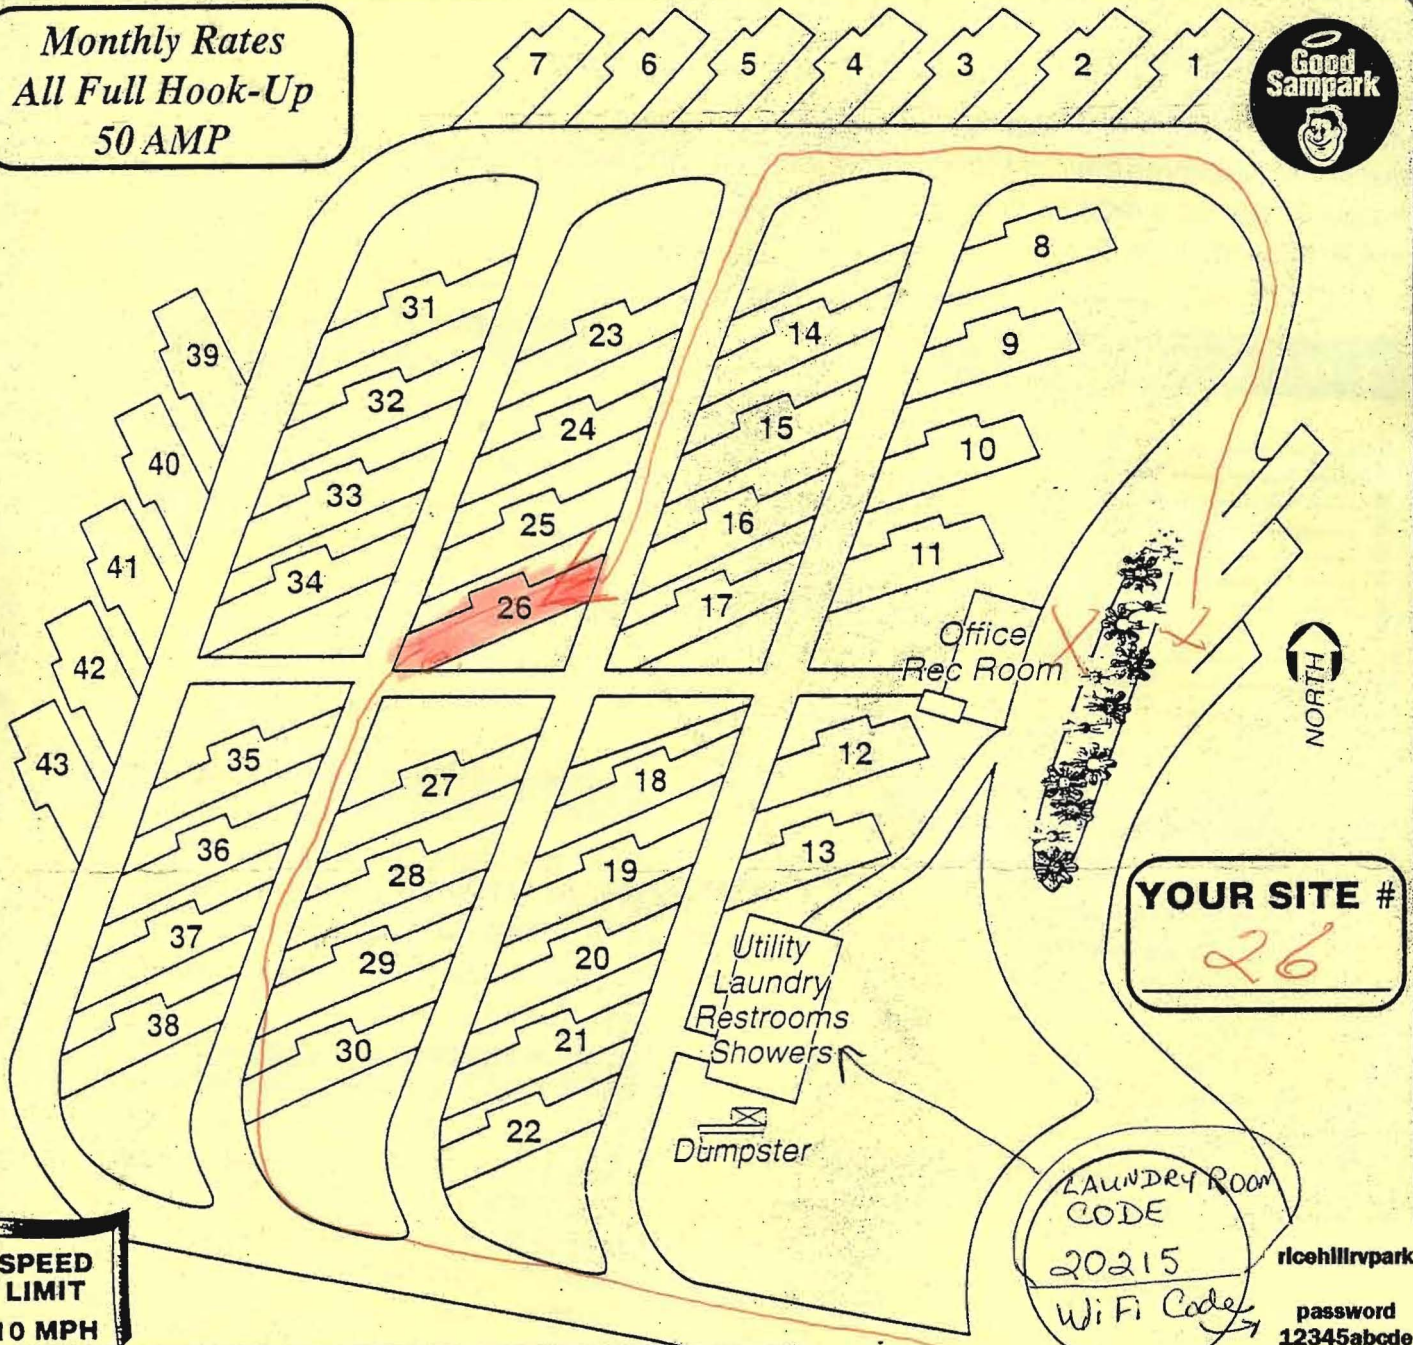

Welcome to...

RICE HILL RV PARK

EXIT 148 Off I-5

1120 John Long Road
Oakland, OR 97462
Douglas County

541-849-2335 • Toll Free 866-236-0121

Monthly Rates
All Full Hook-Up
50 AMP

SPEED LIMIT
10 MPH

CHECK OUT TIME IS 12 NOON
Quiet Hours 10 PM - 7 AM
Please Observe For Your Neighbor's Sake