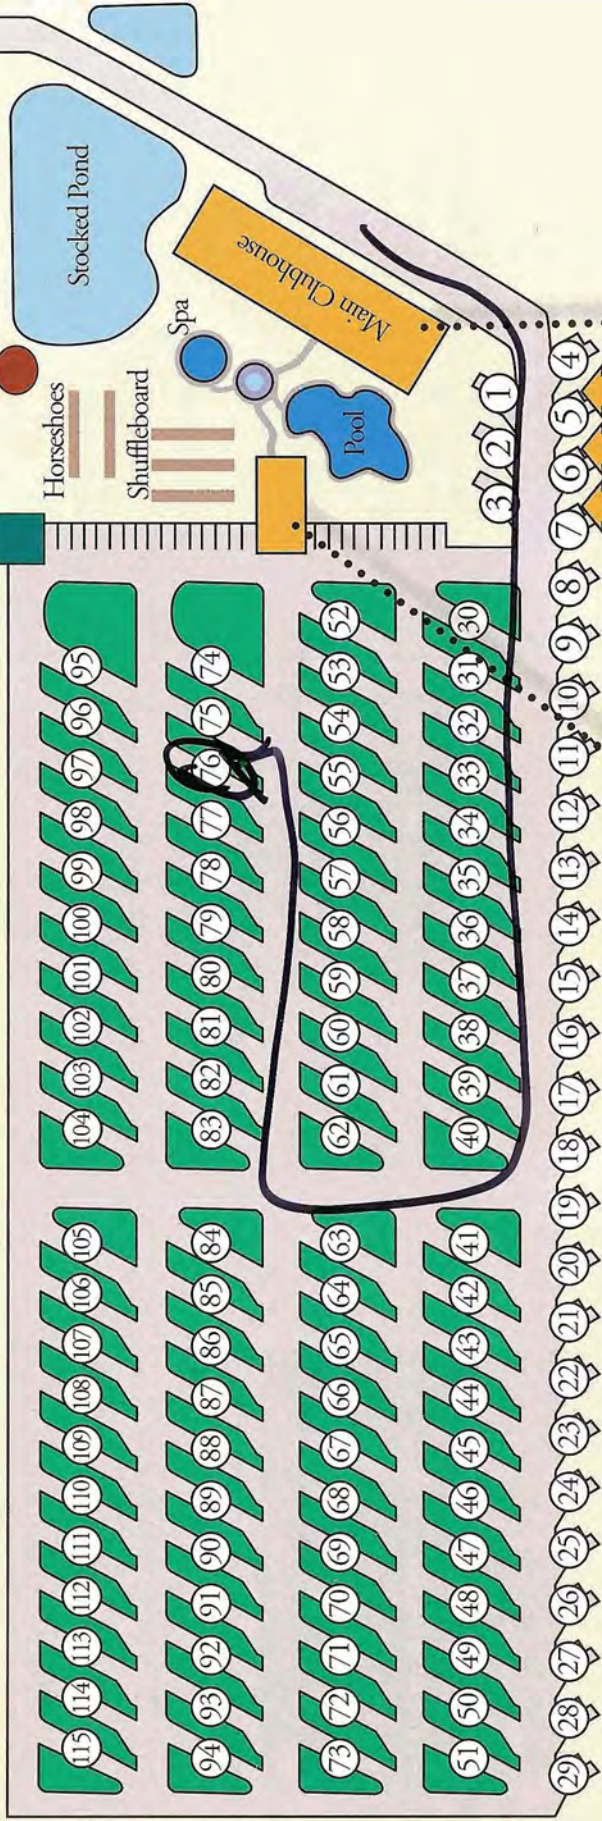

Enjoy Your Stay!

Site No.

76

Hours of Operation

8:30 am - 6:00 pm M-S
10:00 am - 5:00 pm Sun

Contact Number:

281.298.8008

www.rayfordcrossing.com

**Rayford Crossing
RV Resort**

AT THE WOODLANDS

*"Where Superior Service Meets
Complete Tranquility"*

Dumpsters

Pet Walk

Pet Park

*See our website or
visit the front desk
for a complete schedule
of planned activities!*

29321 So. Plum Creek • Spring, TX 77386