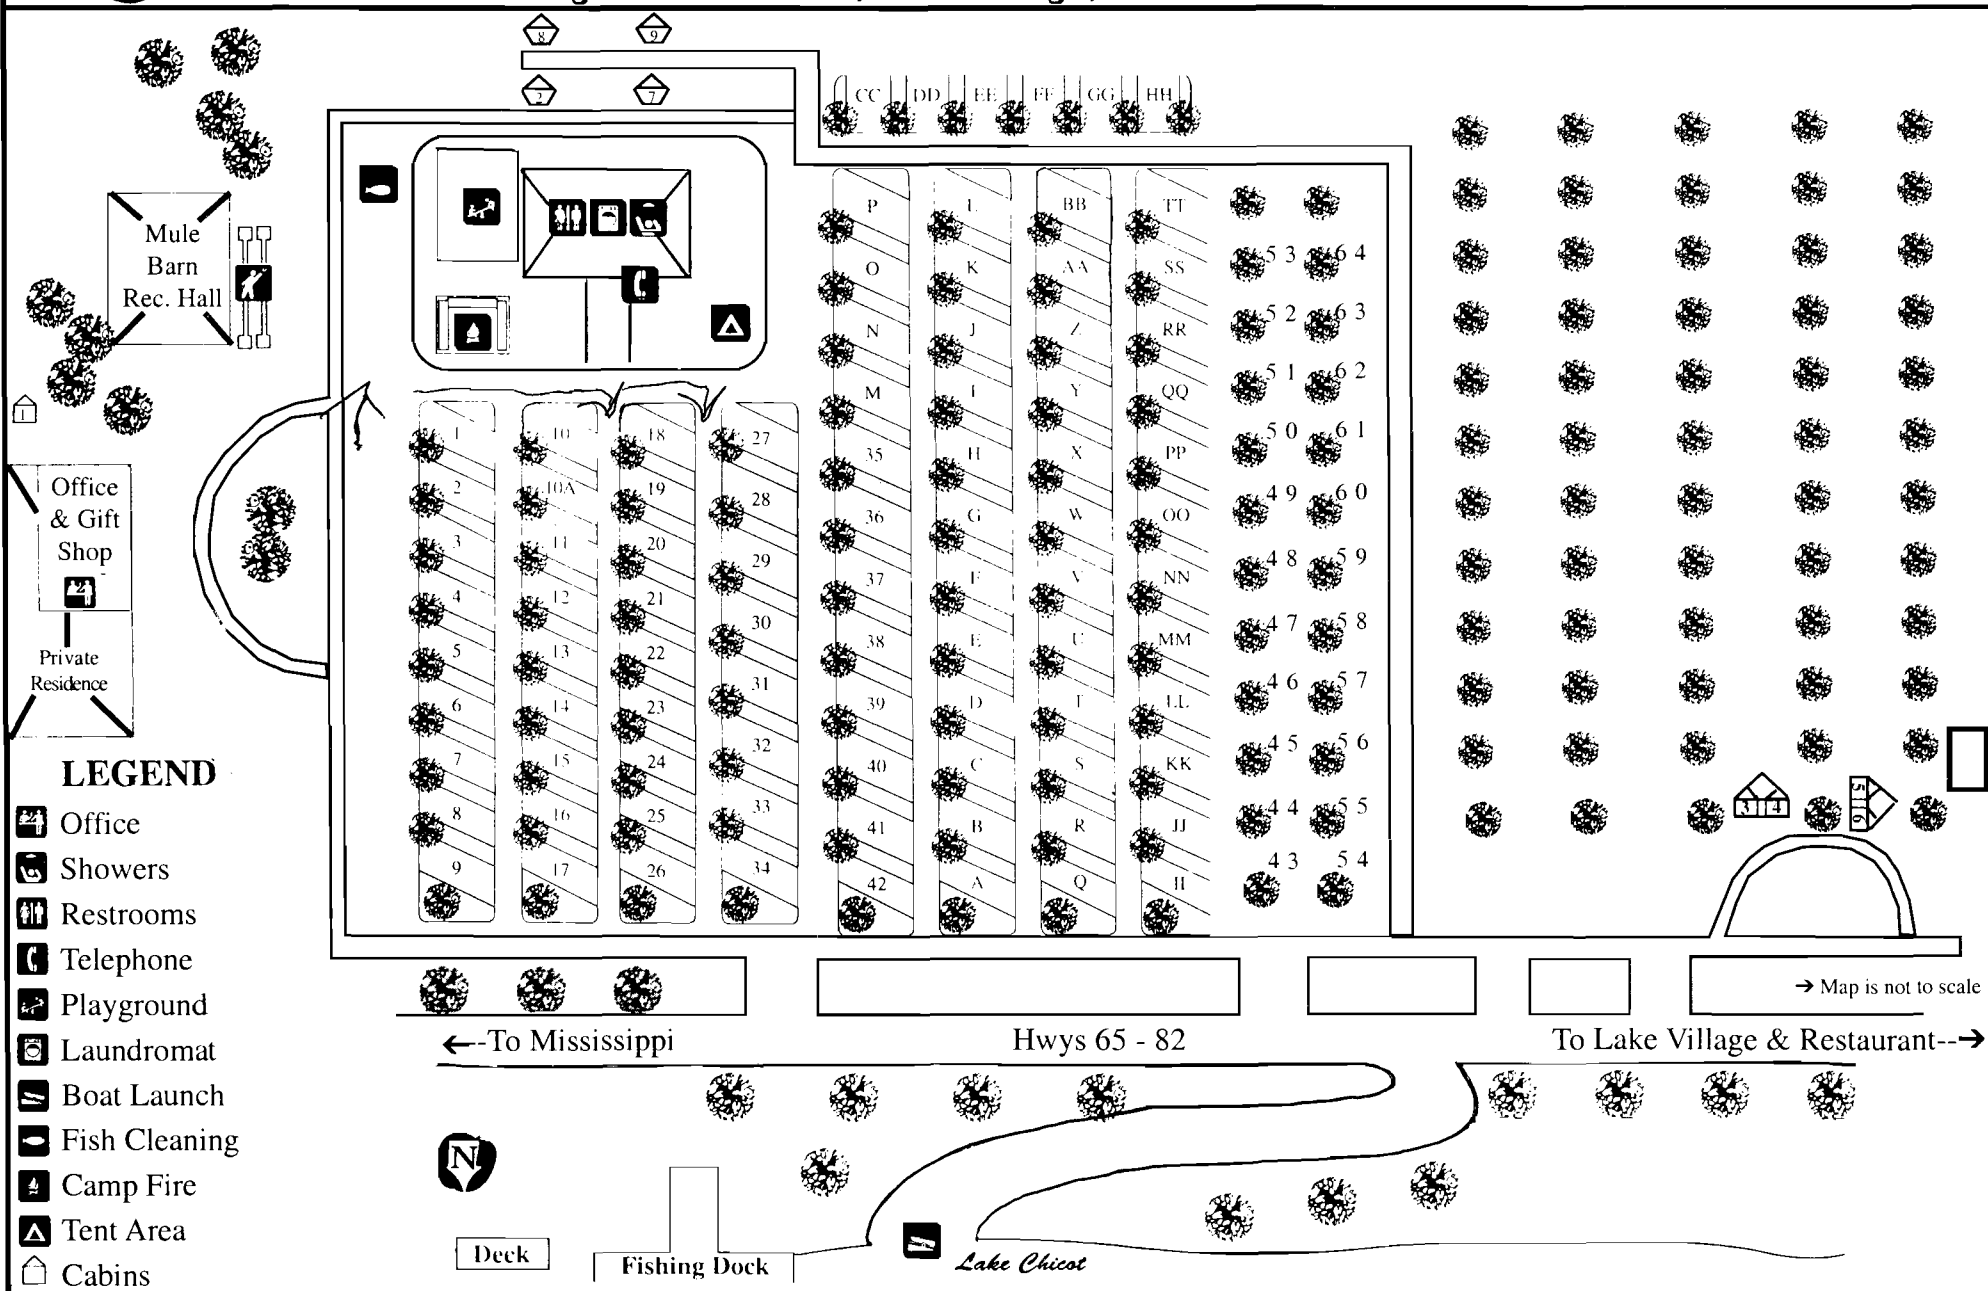

PECAN GROVE RV PARK

3768 Hwy. 82 & 65 South, Lake Village, AR 71653 • (870) 265-3005

OFFICE HOURS:

8 a.m. - 10 a.m.

4 p.m. - 8 p.m.

Turn Over → → →

LEGEND

- Office
- Showers
- Restrooms
- Telephone
- Playground
- Laundromat
- Boat Launch
- Fish Cleaning
- Camp Fire
- Tent Area
- Cabins

→ Map is not to scale