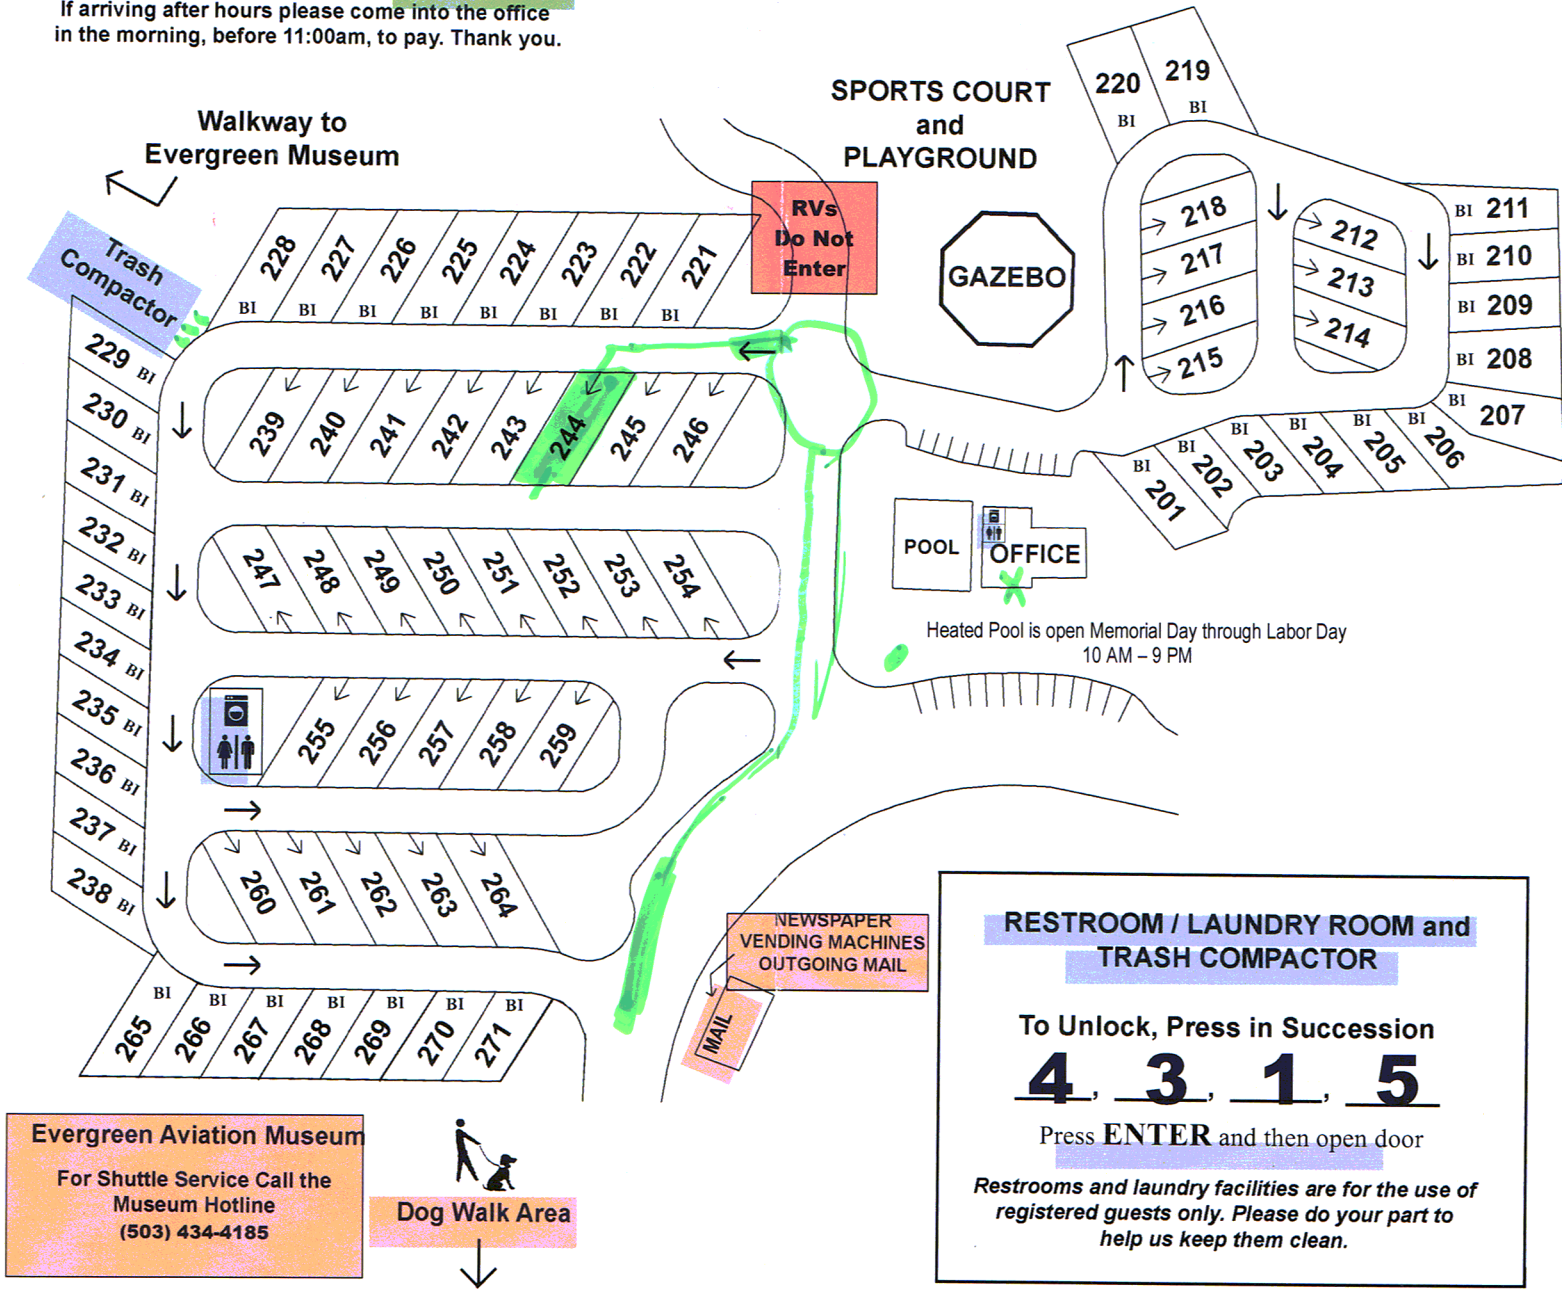

You are in space # **244**

If arriving after hours please come into the office in the morning, before 11:00am, to pay. Thank you.

Evergreen Aviation Museum
 For Shuttle Service Call the
 Museum Hotline
 (503) 434-4185

Dog Walk Area

RESTROOM / LAUNDRY ROOM and TRASH COMPACTOR

To Unlock, Press in Succession
4, 3, 1, 5
 Press **ENTER** and then open door

Restrooms and laundry facilities are for the use of registered guests only. Please do your part to help us keep them clean.

Olde Stone Village
4155 NE Three Mile Lane
McMinnville, OR 97128
(503) 472-4315

Jun 26, 2016 1:09 PM

Dale Bruss
411 N 6th Street 2158
Emery, SD 57332

Receipt #: 99022

Confirmation #: R102A227345

Site: 244
First Night: Jun 26, 2016
Check In: 1:00 PM
Last Night: Jun 28, 2016
Check Out: 11:00 AM (on Jun 29, 2016)

Paid through: Jun 28, 2016

Description

Daily Rate

3 @ \$44.00

Tot
\$132.

Daily Rate: Good Sam Discount 2016

3 @ - \$4.40

- \$13.