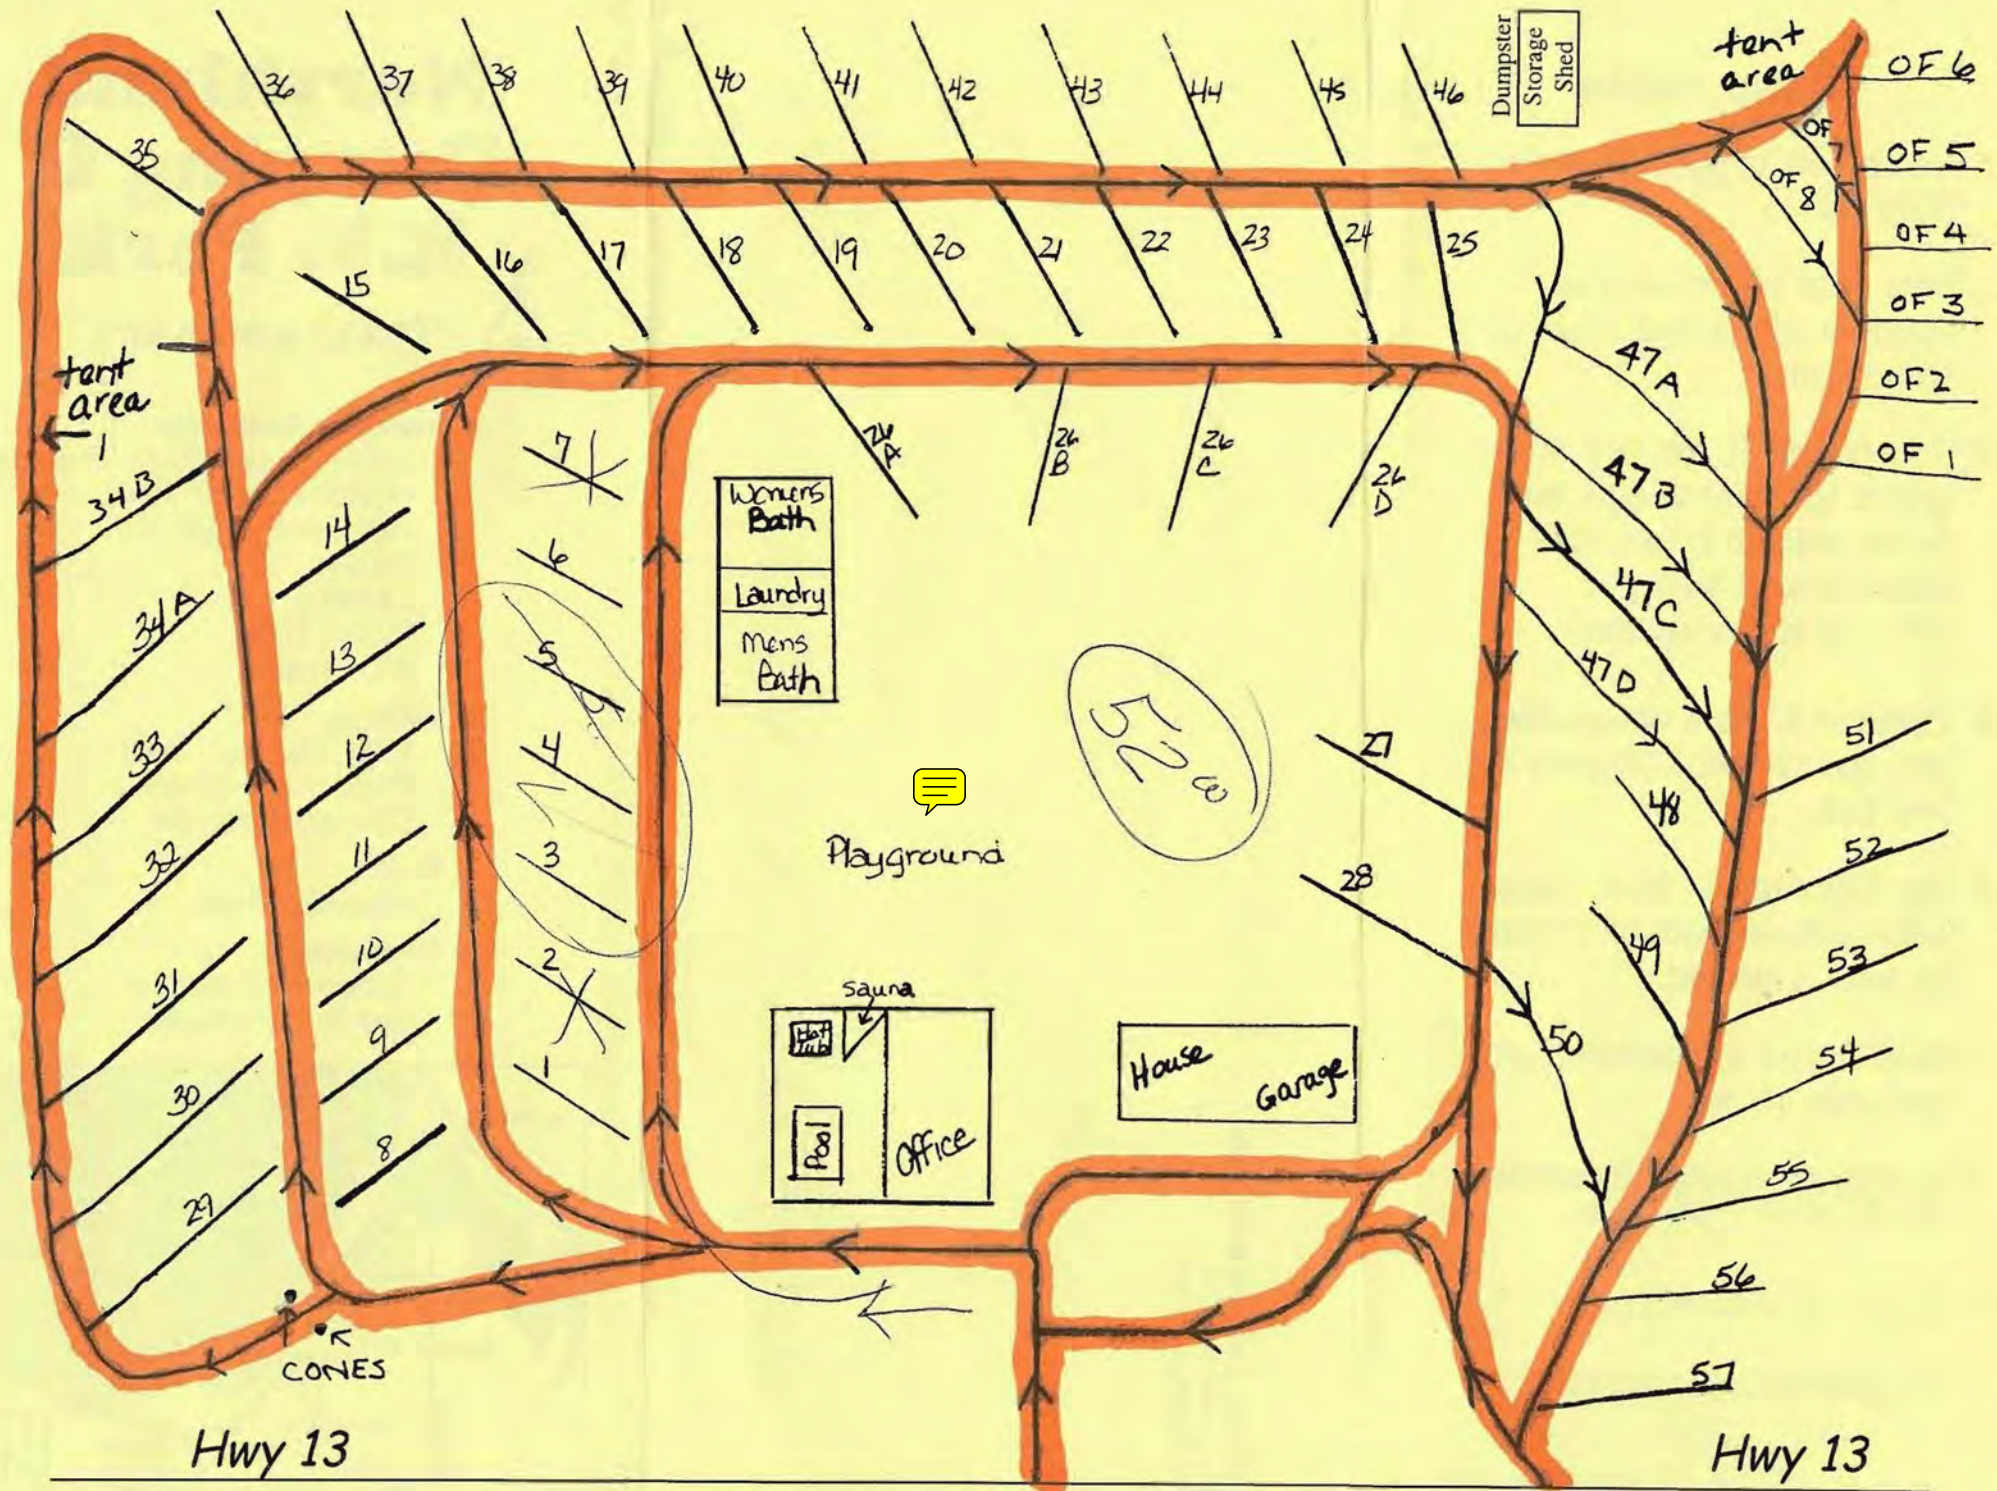

### ▲ Services Available

Full Hook-ups (35 & 50 amps)  
Heated Pool 20' X 40'  
Hot Tub 8' X 10'  
Sauna  
Laundry  
Hiking Trails  
ATV Trails

### ▲ Fishing

Lake Superior - 5 mi.  
Brule River - 15 mi.  
Charters Arranged

### ▲ Golf

Nemadji - 3 mi.

### ▲ Shopping

Superior - 5 minutes  
Duluth - 10 minutes