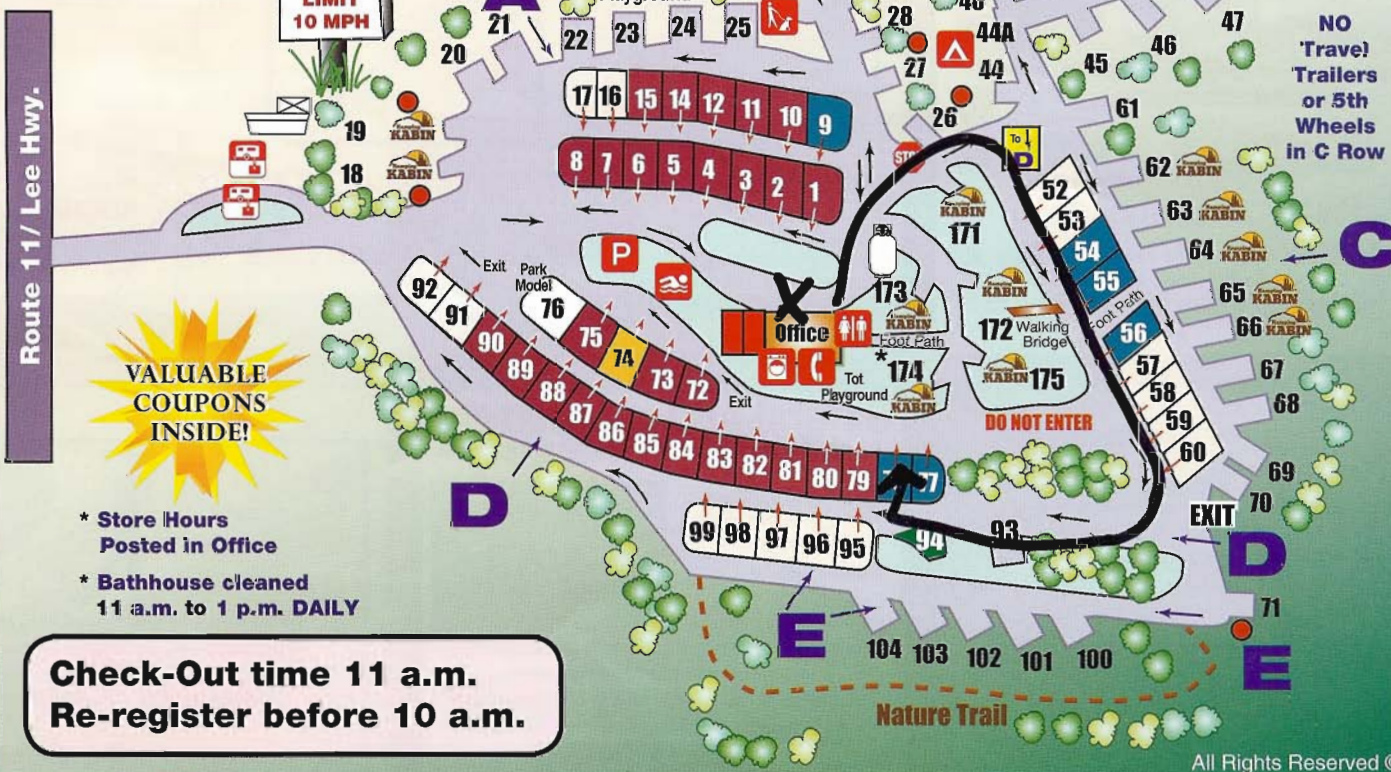

Great people.
Great camping.®

Natural Bridge KOA

214 Kildeer Lane
Natural Bridge, VA 24578
Info/After hours: (540) 291-2770
Reservations Only (800) 562-8514

Rockbridge County
www.naturalbridgekoa.com

GUEST SERVICES GUIDE

- LEGEND**
- Water Electric
 - Pull Thru Sites
 - Water Electric w/cable
 - Full Hook-up
 - Full Hook-up/cable
 - Deluxe Patio Site
 - Park Model
 - Restrooms
 - Laundry
 - Swimming Pool
 - Parking
 - Pet Walk
 - Tent Sites
 - Pay Phone
 - Dump Station
 - Trash
 - Propane
 - Kamping Kabin
 - Water
 - Game Room/Pavilion

FREE Wi-Fi

Your Site # Is 78

CABLE TV

Check-Out time 11 a.m.
Re-register before 10 a.m.

* Store Hours
Posted in Office

* Bathhouse cleaned
11 a.m. to 1 p.m. DAILY

All Rights Reserved ©