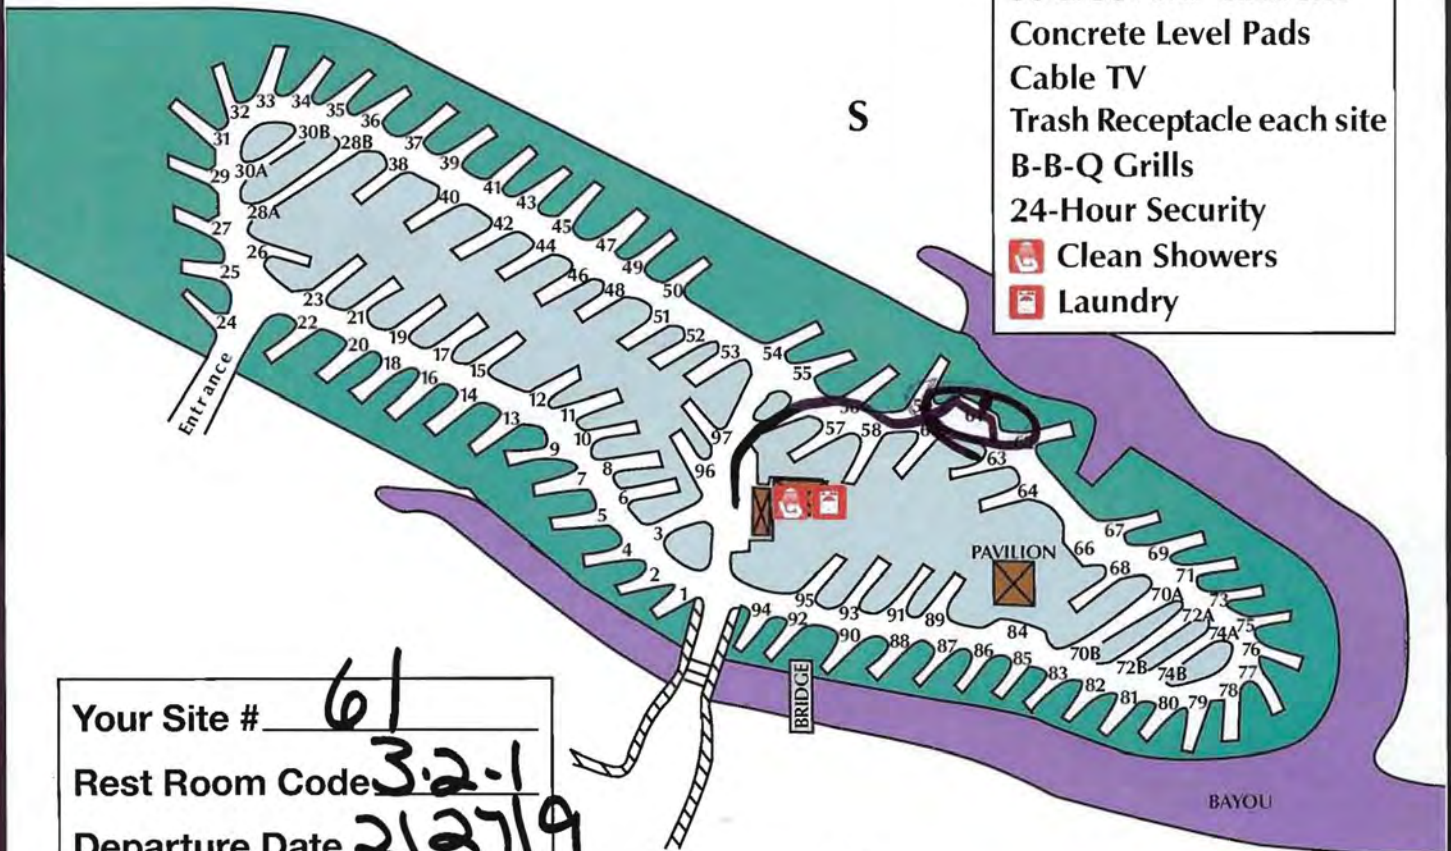

RV PARK

Reservations
Recommended

Check Out Time: 12 Noon

Good Sam Park

FACILITIES

- Full Hookups
- 30 & 50 AMP each site
- Concrete Level Pads
- Cable TV
- Trash Receptacle each site
- B-B-Q Grills
- 24-Hour Security
- Clean Showers
- Laundry

Your Site #	61
Rest Room Code	3-2-1
Departure Date	2/27/9

Map is not to scale

1-866-7-LUCKY-1 • www.hollywoodcasinobsi.com