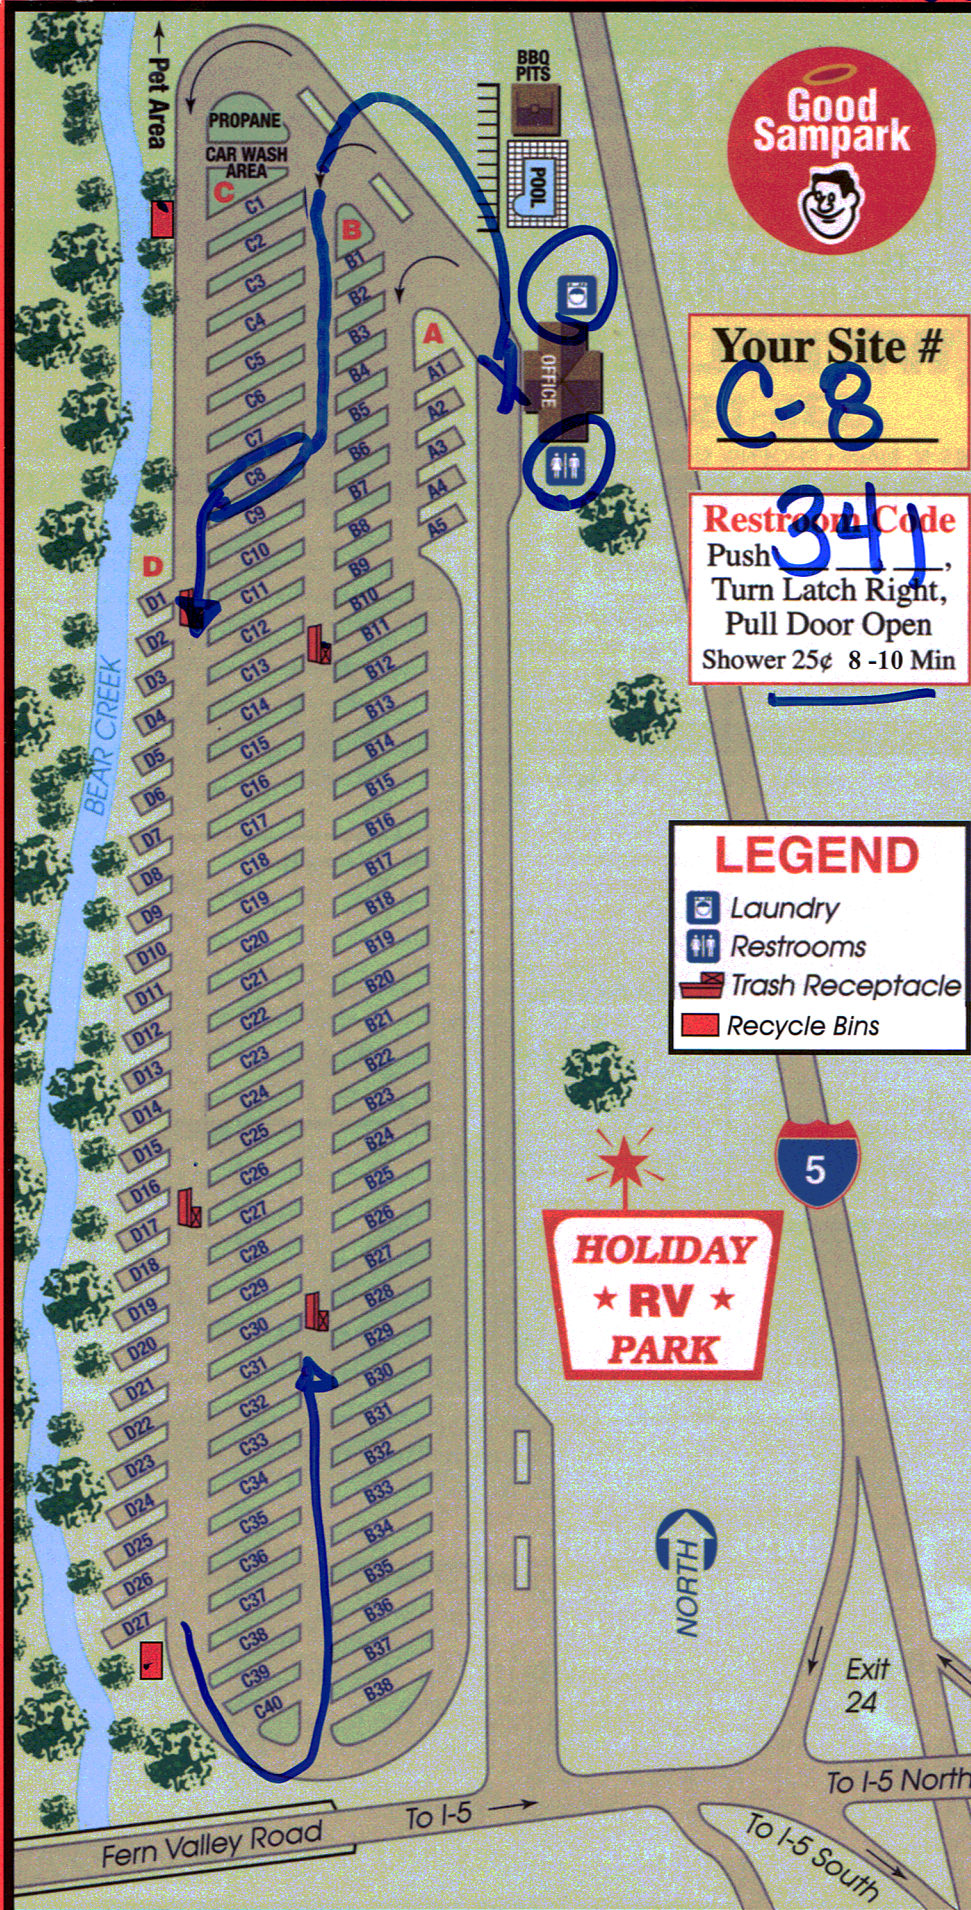

an 5\$ = 648

Your Site #
C-8

Restroom Code
3411
 Push, Turn Latch Right, Pull Door Open
 Shower 25¢ 8-10 Min

LEGEND

- Laundry
- Restrooms
- Trash Receptacle
- Recycle Bins

**HOLIDAY
 ★ RV ★
 PARK**

Welcome to Holiday RV Park