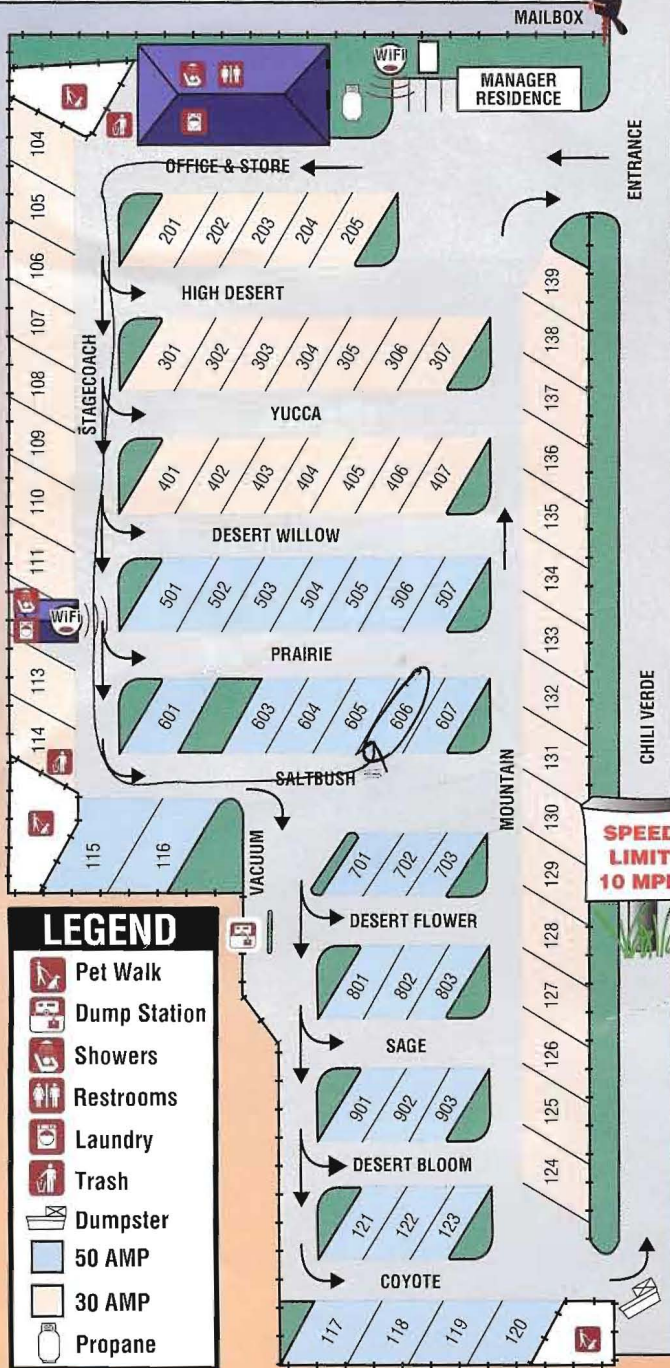

TO INTERSTATE 40

Your Site # Is
606

Shower Code #

LOCAL TV CHANNELS

Channel	
2	FOX
4	NBC-KOB
5	PBS-KNME
7	ABC-KOAT
13	CBS-KRQE
19	CW
50	UPN

WE RESERVE THE RIGHT TO ENFORCE ALL THE RULES FOR THE BENEFIT AND SAFETY OF ALL OUR GUESTS. MANAGEMENT ASSUMES NO RESPONSIBILITY FOR ACCIDENTS, INJURIES OR LOSS OF PROPERTY.