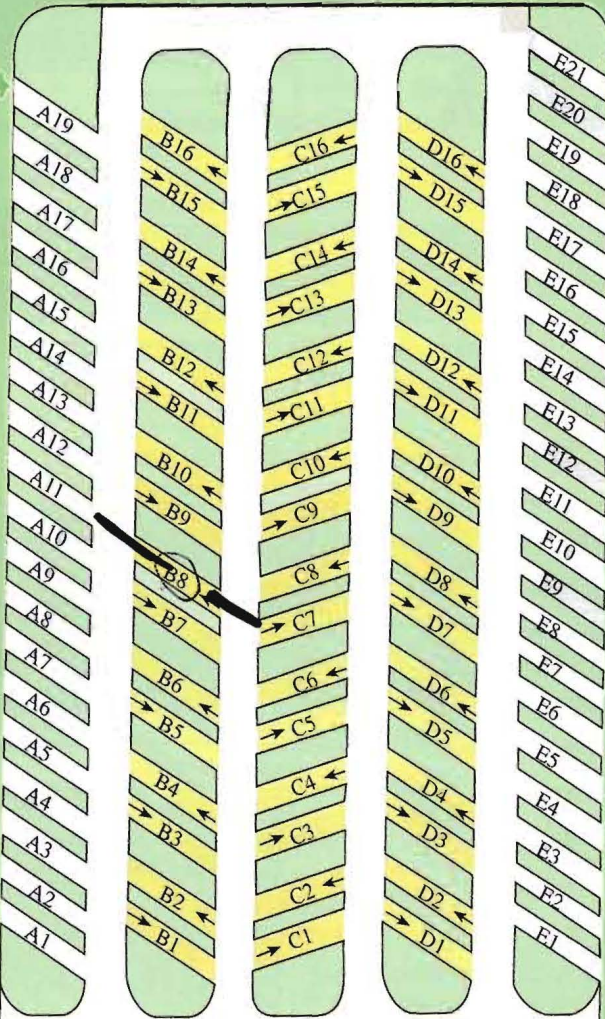

# **GATEWAY** To The **Gulf**

## **RV Park**

**361-570-7080**

[www.GatewayRVPark.com](http://www.GatewayRVPark.com)  
[info@GatewayRVPark.com](mailto:info@GatewayRVPark.com)

**9809 US Hwy 59 N**  
**Victoria, TX 77905**

PET AREA

# RV Storage Area

PET AREA

- ### Legend
- Office, Store
  - Restroom, Shower
  - Parking
  - Swimming Pool
  - Laundromat
  - Rec Hall
  - Garbage Dumpster
  - Game Room
  - Activity Area, Internet

Horseshoes

POOL

Exercise Room	Office
Pool Table	Ice

REC HALL

Men's Wash-rooms/ Showers	Activity Room	Women's Wash-rooms/ Showers
Laundry	Modem Access	
Soda	Newspaper	

PET AREA

PET AREA

See area at right for layout

5 MPH DRIVE SLOWLY!