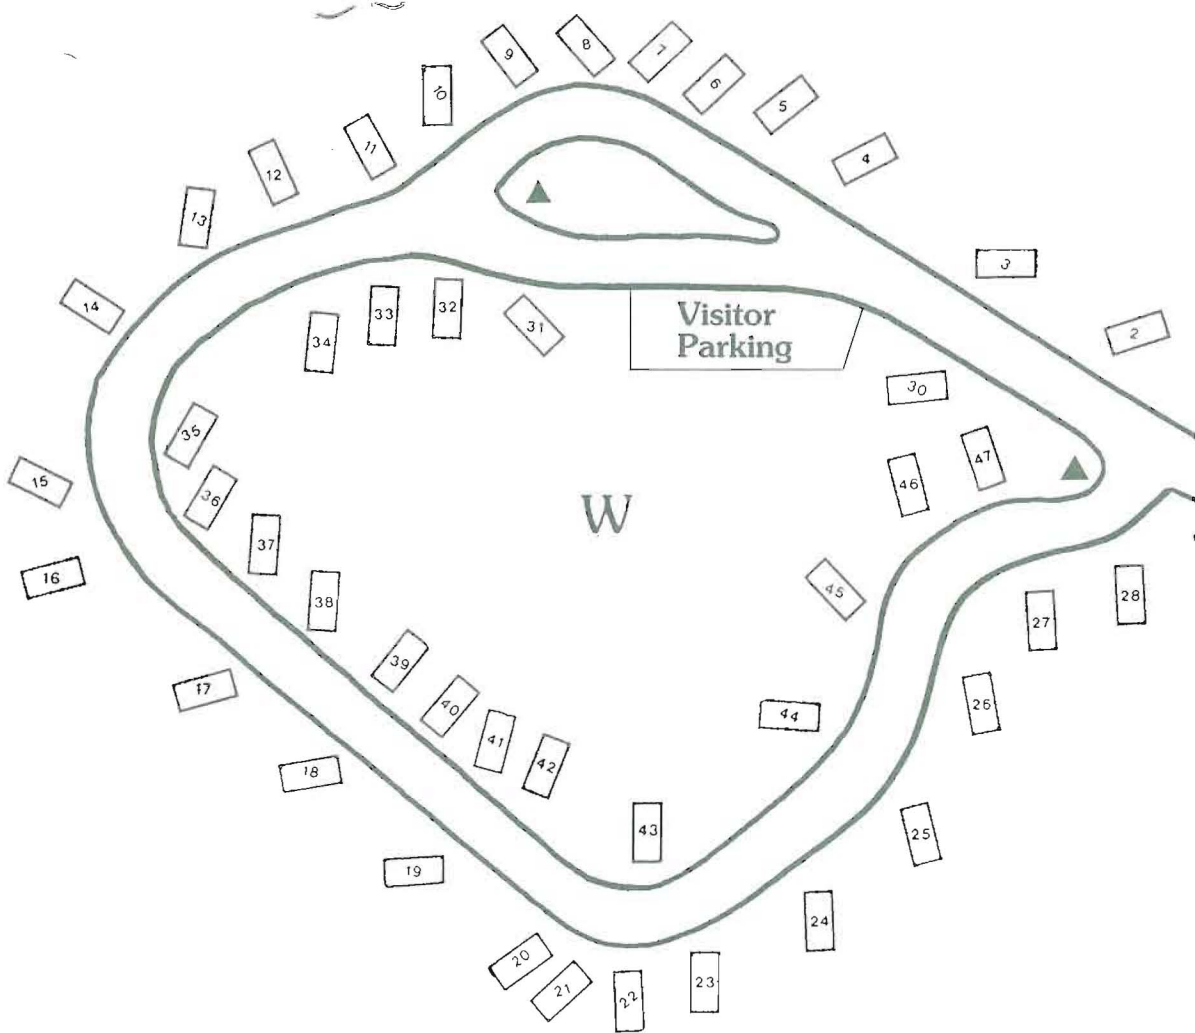

# diamond lake RU park

TO HWY 230 1 MILE

← DIAMOND LAKE RESORT 3 MILES →

SOUTH STORE  
PIZZA PARLOR

DOCKS  
LAKE

- ▲ TRASH CONTAINERS
- PUBLIC PHONES
- [R] RESTROOMS
- [L] LAUNDRY
- \* MODEM/COMPUTER HOOKUP

**DIAMOND LAKE**  
 Diamond Lake, OR 97731  
 1-800-733-7593

**LEGEND**

- State Highway
- Local Service Road
- Dike
- Campground
- Picnic Area
- Boat Launch
- RV Park
- RV Dump Station
- WC Station

**Map Features:**

- Resort:** Gilltop Shop, Service Station, Home, Corral & Horse's Art Trailhead, Visitor Information Center, RV Park, Broken Arrow Campground.
- Campgrounds:** Thielsen View Campground, Diamond Lake Campground, Broken Arrow Campground.
- Mountains:** Mt. Bailey - 8768' (Winter Snowcat Skiing), Mt. Thielsen - 9182', Mt. Egan, South Tripod, Mt. Egan, Mt. Bailey.
- Trails:** Rodley Butte, Thielsen Lake Loop, Mt. Thielsen, Mt. Thielsen Trailhead, South Creek, Sycamore, Pine Lake, Snow Lake.
- Other:** J Lake Junction, To Mt. Bailey, To Diag Prairie, To Crater Lake National Park, 5 miles, To Madras, To Madras, To Madras, To Madras.

# diamond lake RV park

3500 DIAMOND LAKE LOOP  
DIAMOND LAKE, OREGON 97731  
PHONE (541) 793-3318