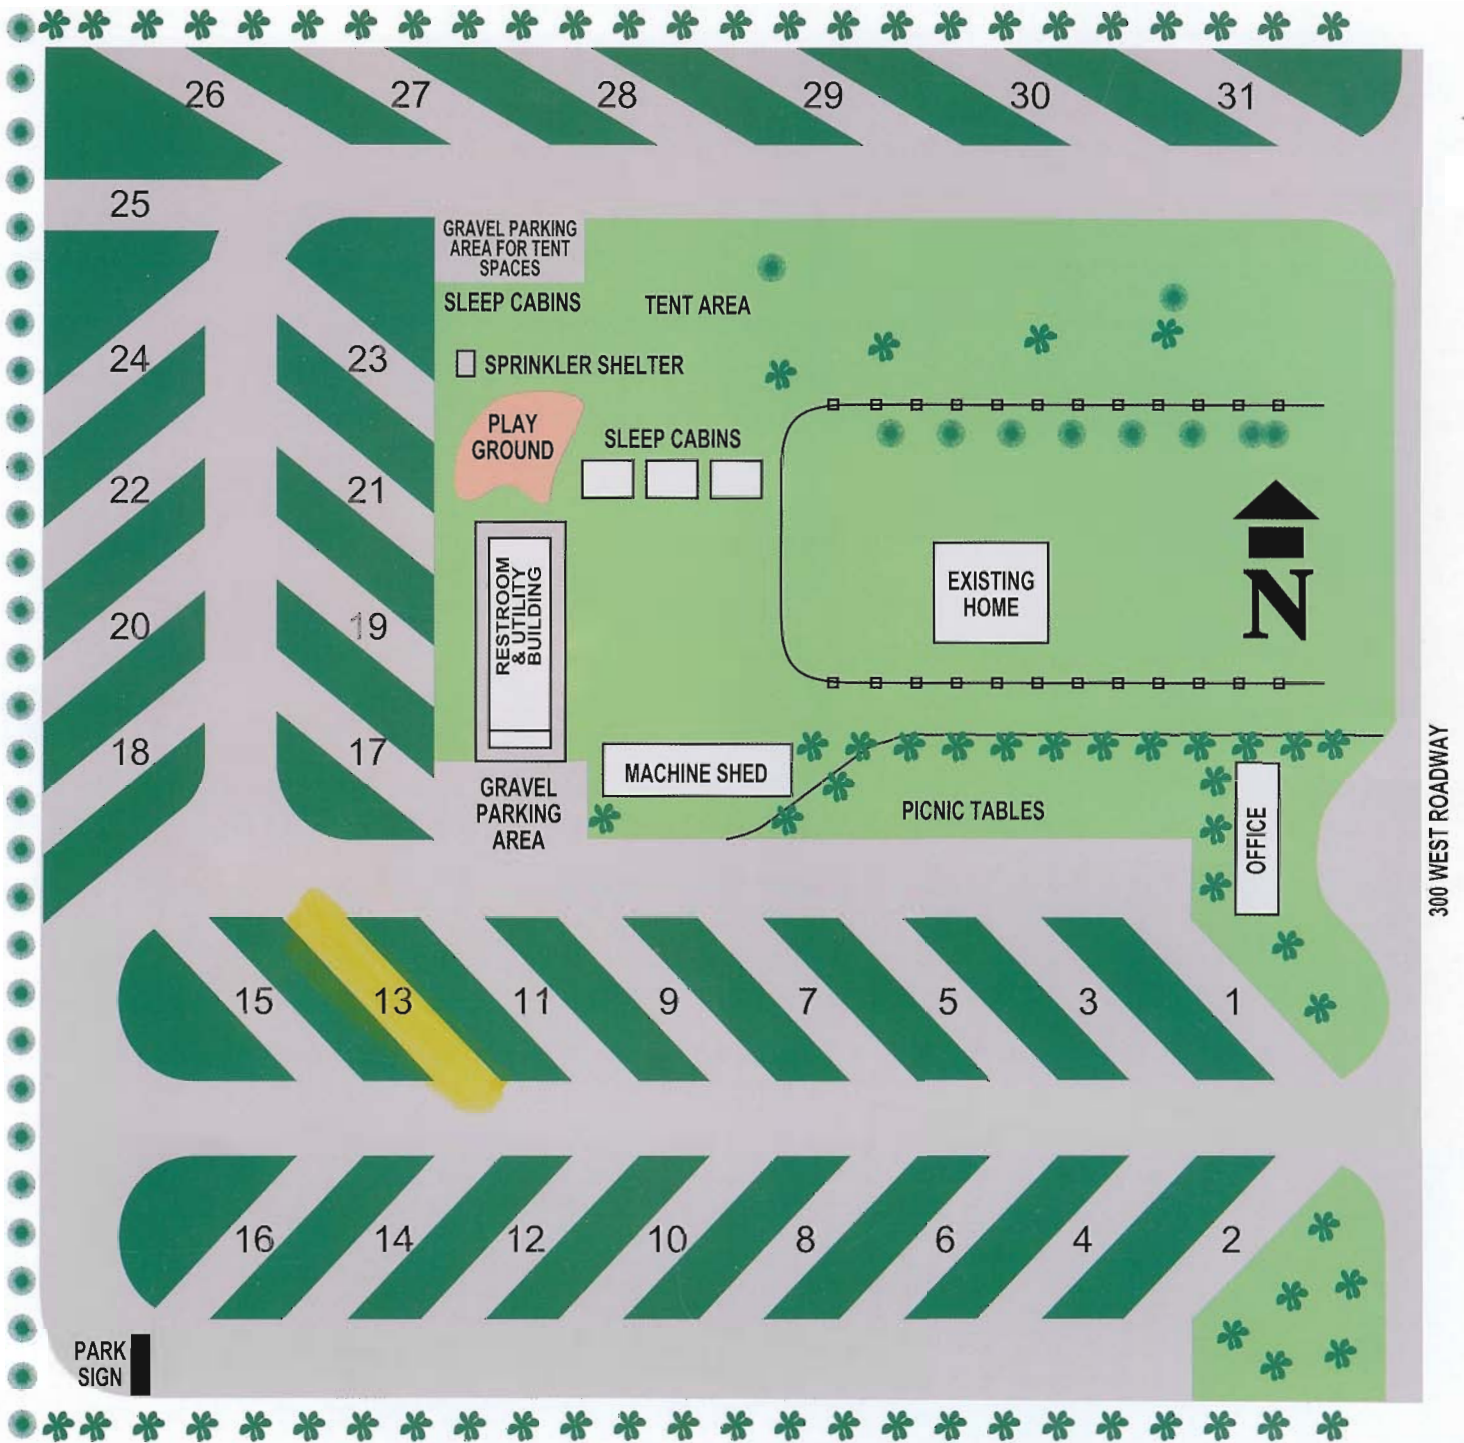

[Signature]
Signature of guest registering (must be 18 yrs. old)

Stay X 7 days = 150.00
State Tax - 6% = _____
Camp tax - 2% = _____
TOTAL = 150.00

Cash _____
CC

Please come again. If you have any suggestions that might improve our accommodations for the traveler, PLEASE, write them in the box in the village office. Your comfort and enjoyment is important to us.

[Signature]
Village owners & Your hosts

Thank you!

Map of Park

INTERSTATE I-84 Exit 211

Country **RV VILLAGE**
 "Your Home Away From Home"