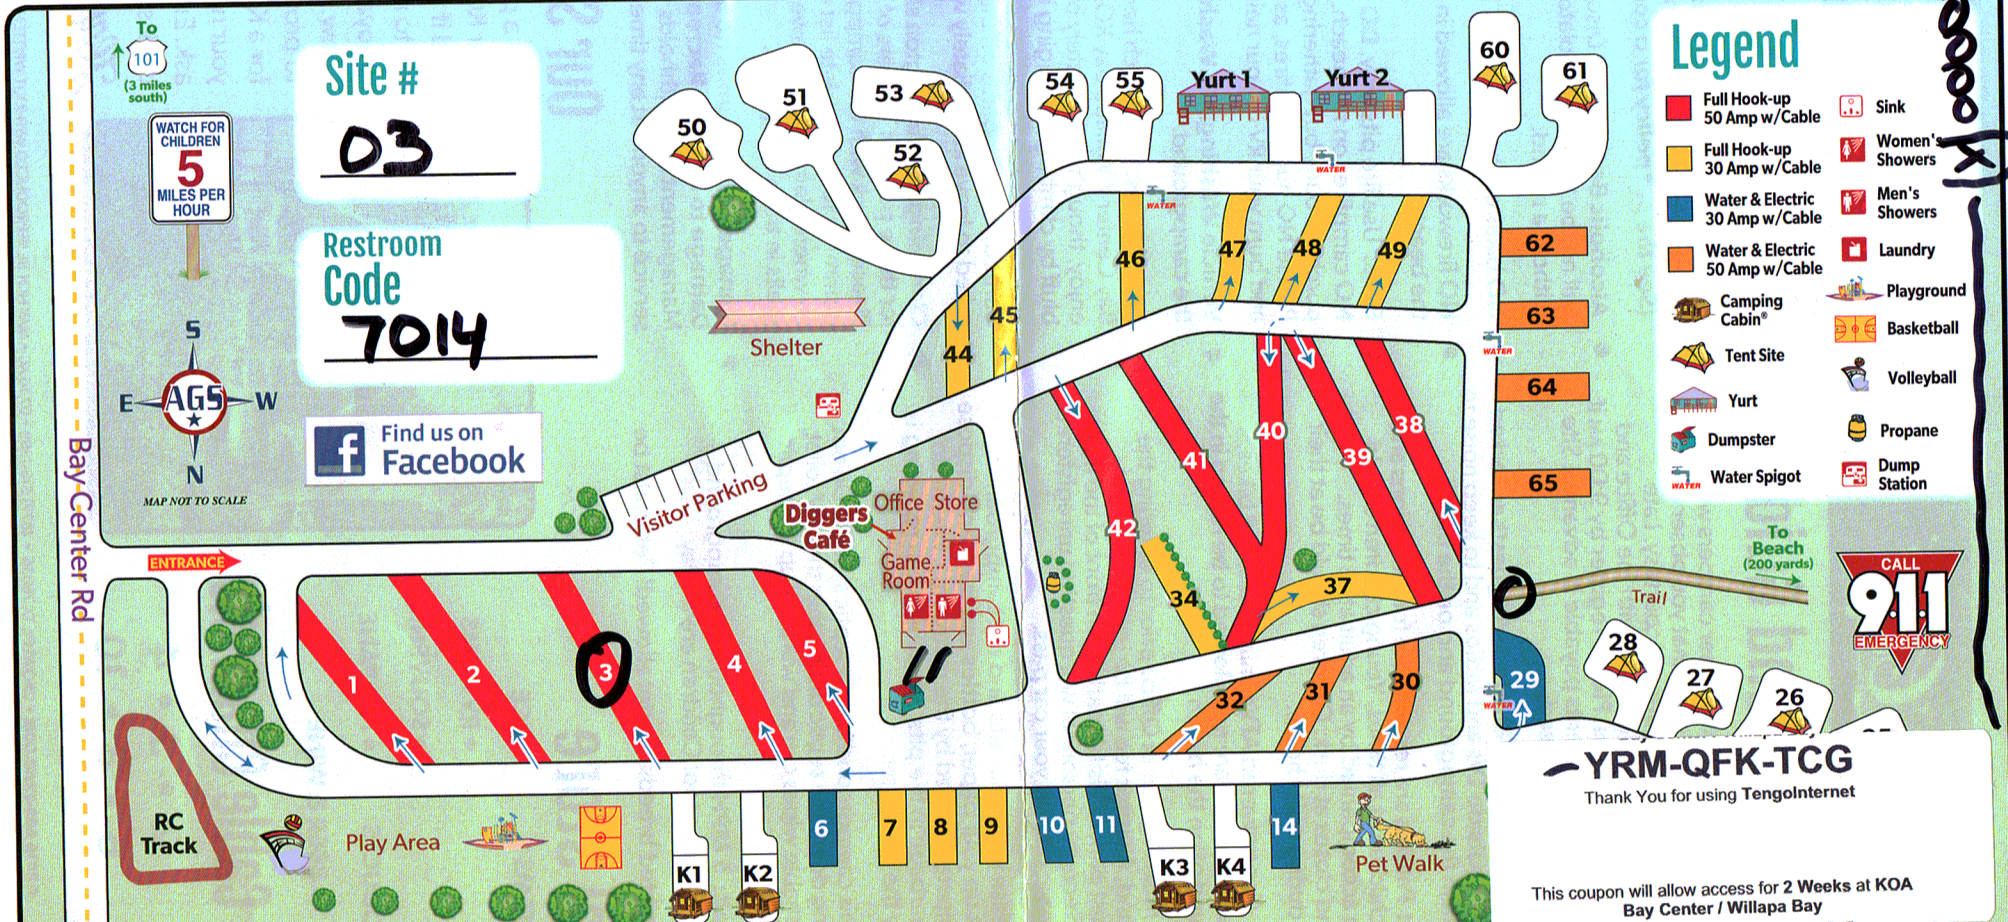

# BAY CENTER / WILLAPA BAY

457 Bay Center Road • Bay Center, WA 98527  
Info: 360-875-6344 • Reservations: 800-562-7810  
www.koa.com/where/wa/47121

Camping Cabin

PACIFIC  
TIME  
ZONE

## PARK INFORMATION PAGE

Find us on Facebook

**YRM-QFK-TCG**  
Thank You for using TengolInternet

This coupon will allow access for 2 Weeks at KOA Bay Center / Willapa Bay

Bay Center / Willapa Bay  
**XPG-MZF-GGV**  
Thank You for using TengolInternet

This coupon will allow access for 2 Weeks at KOA

This coupon will allow access for 2 Weeks at KOA Bay Center / Willapa Bay  
**KNR-WBY-PND**  
Thank You for using TengolInternet

This coupon will allow access for 2 Weeks at KOA

Arrive: 7/22/16 Depart: 7/29/16  
Nights: 7  
Site: 003 Full hookup/pullthru  
Type: MT Motorhome towing  
Adults: 2 Children: 0

Daily site charge HL	93.78
2 @ 46.890ea	
Daily site charge IN	219.45
5 @ 43.890ea	
Detail Charges Total	313.23
Value Kard 1A7D4Z	31.33-
**Sub Total**	281.90
Total Taxes	28.20
Total	310.10
Deposit honored	46.41-
06/18 MC3462 46.41	
V1sa	
V1xxxx9241 A#:01061B	263.69-