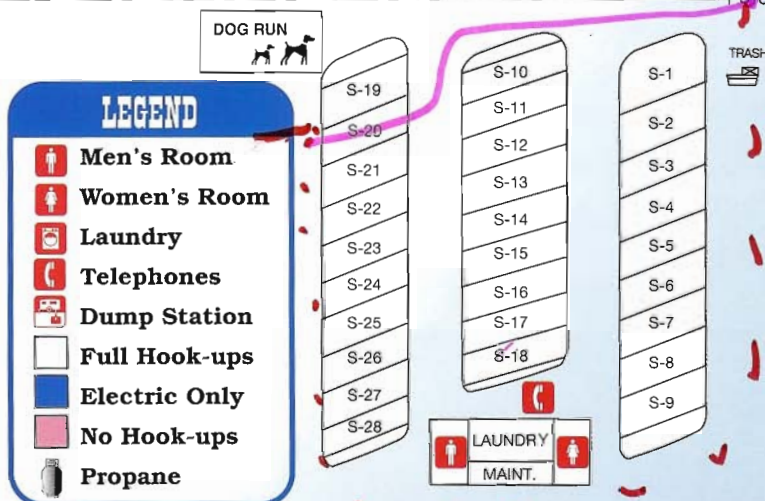

*Thank You For Staying
With Us.
Marc and Jane*

MILEAGE CHART

SALT LAKE CITY	465
DENVER	100
RAPID CITY	320
RATON, NM	319
YELLOWSTONE, WY	429
JACKSON, WY	432
CASPER, WY	178
LARAMIE, WY	49
SIDNEY, NE	86

All Rights Reserved ©