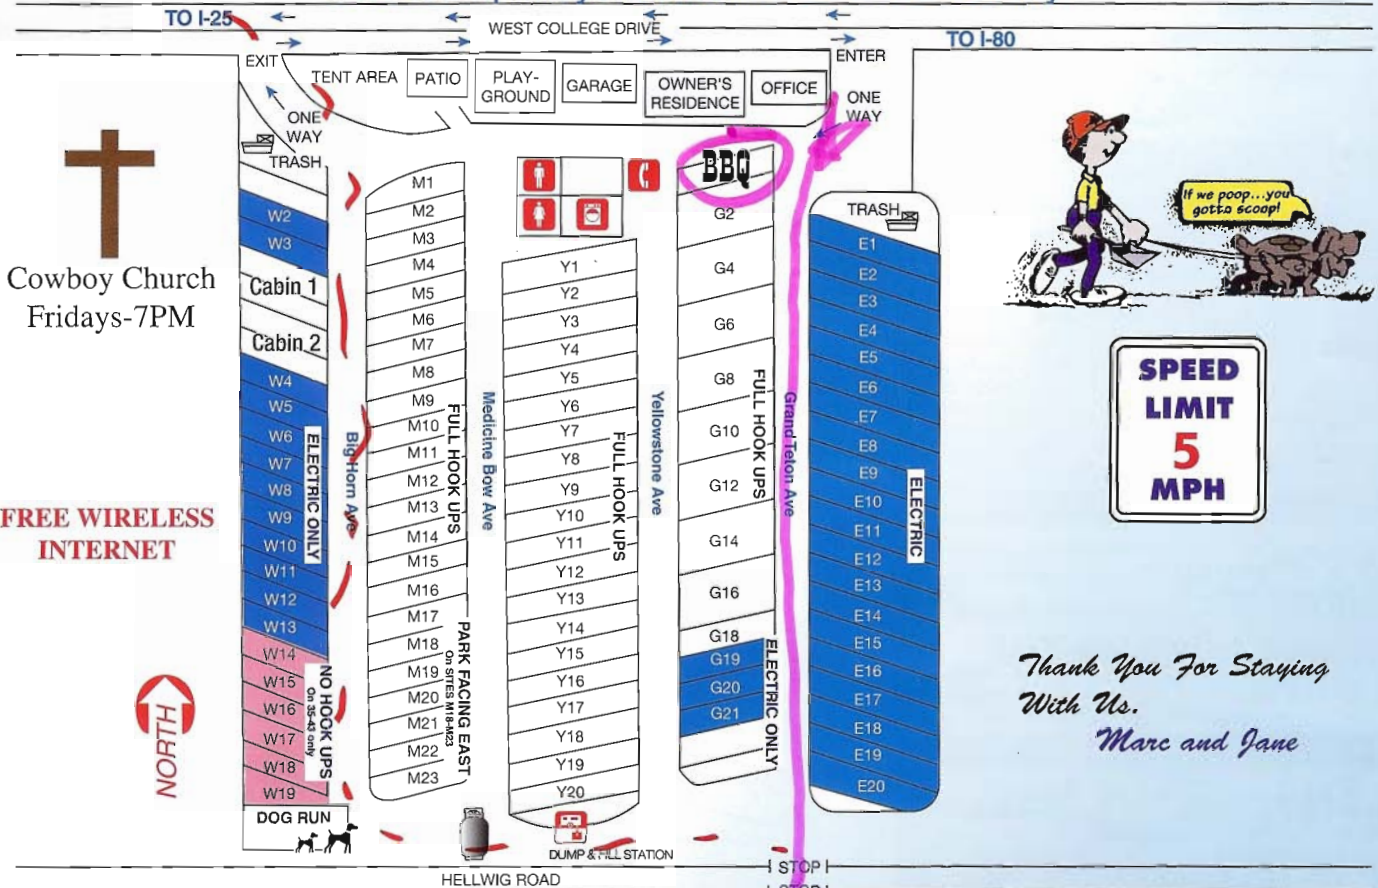

A. B. Camping RV Park

Owners-Managers
Marc & Jane Harrington
abcamping@juno.com

1503 West College Drive • Cheyenne, Wyoming 82007 • (307) 634-7035
www.campcheyyenne.com • Laramie County

**SPEED
LIMIT
5
MPH**

*Thank You For Staying
With Us.
Marc and Jane*